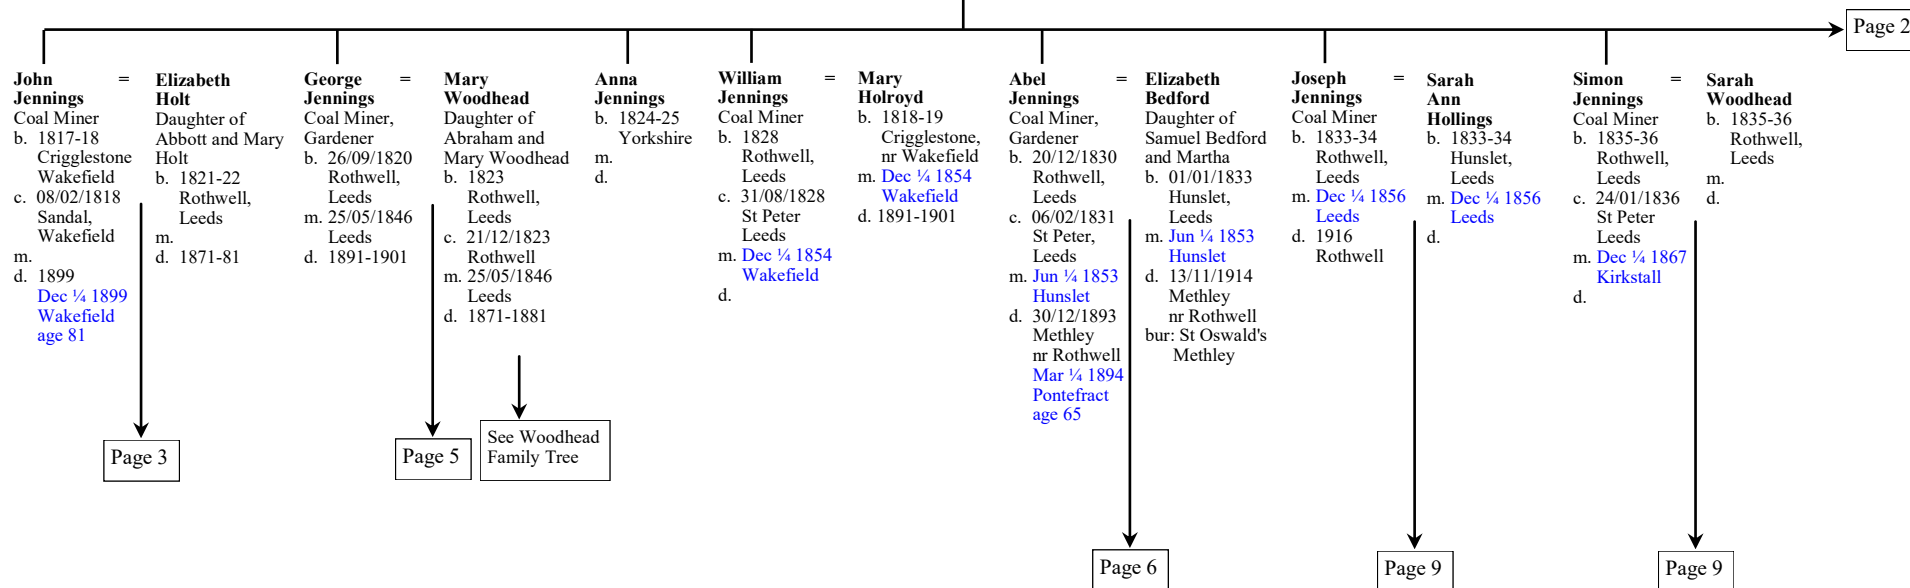

William Jennings = **Barbara Thorpe**
 Coal Miner
 b. 1795
 Crigglestone, Wakefield
 c. 07/06/1795
 Sandal, Wakefield
 m. 26/12/1816
 Sandal, Wakefield
 d. 1861

Daughter of Thomas Thorpe
 b. 1799
 Crigglestone, Wakefield
 c. 03/11/1799
 Sandal, Wakefield
 m. 26/12/1816
 Sandal, Wakefield
 d. [Mar ¼ 1889](#)
[Leeds](#)
[age 90](#)