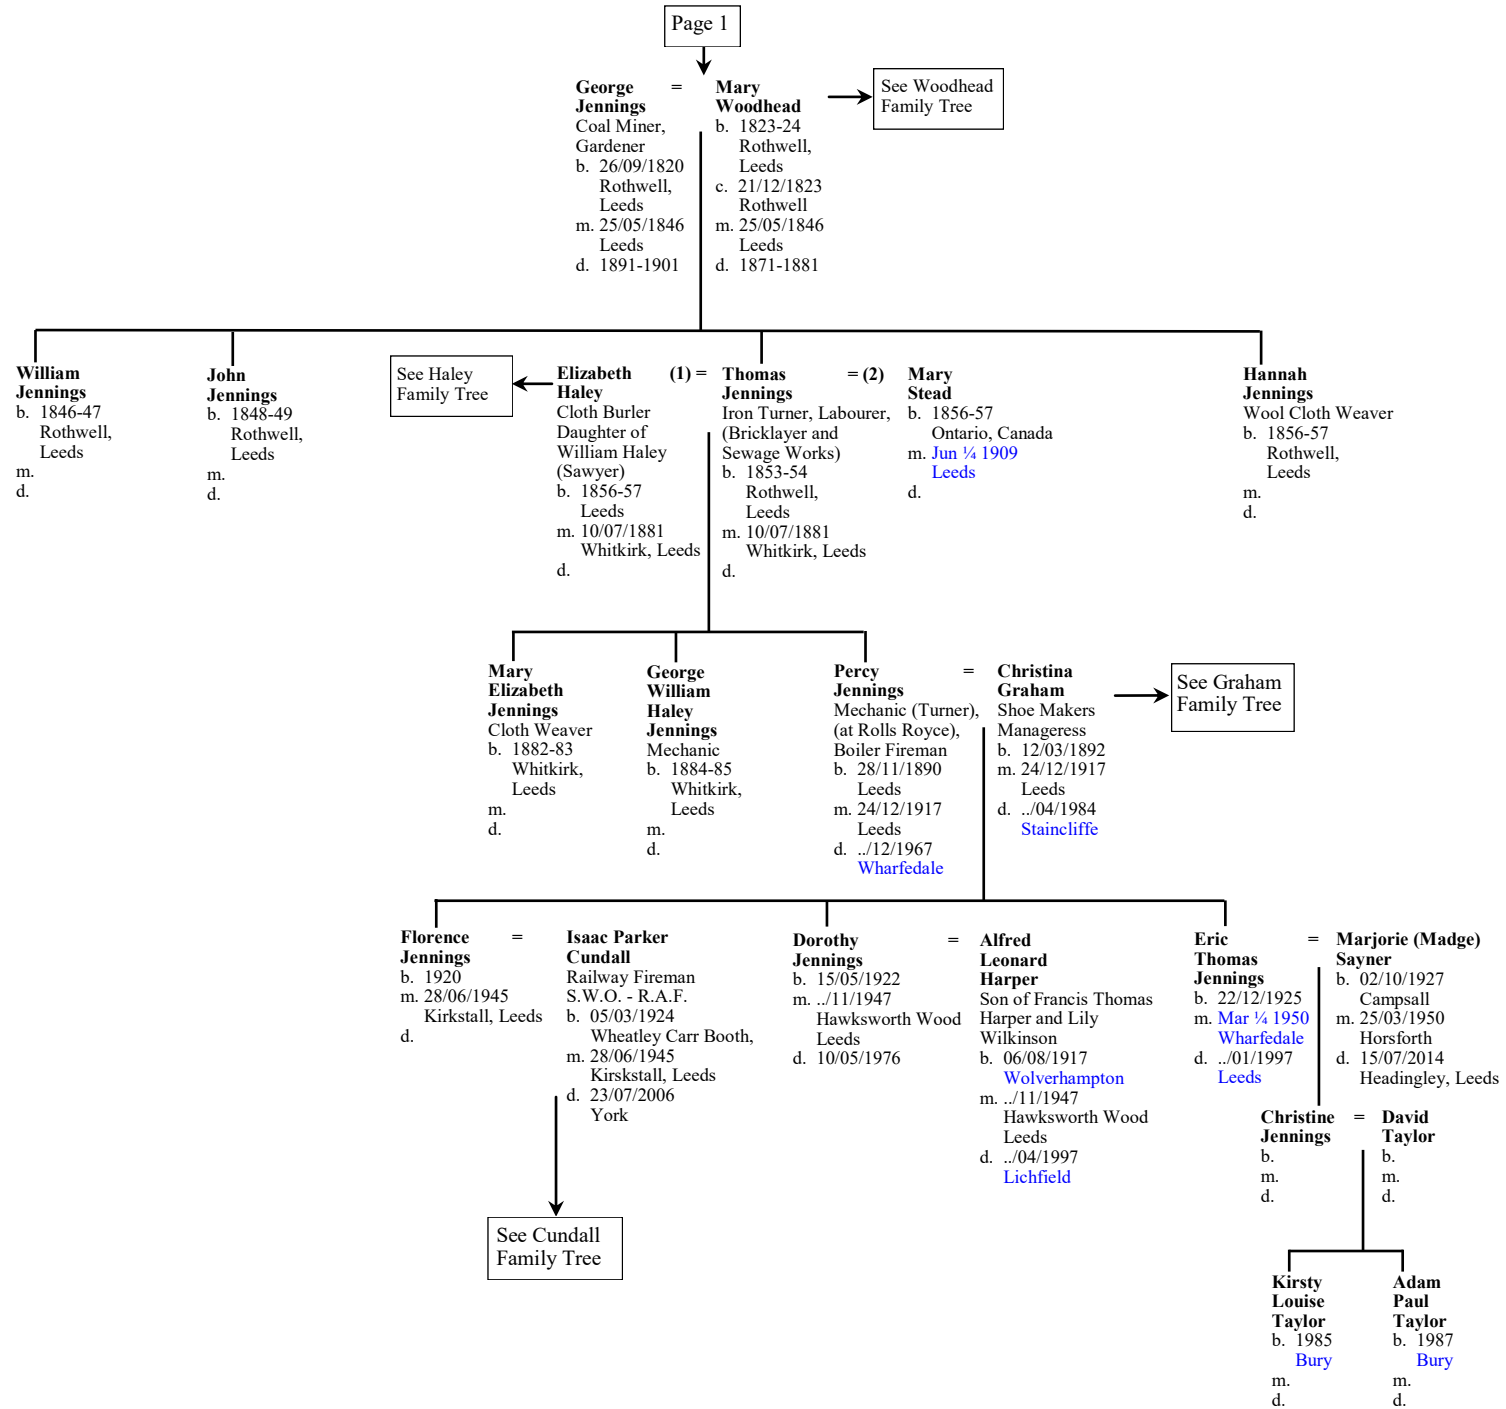

The Jennings Family Tree