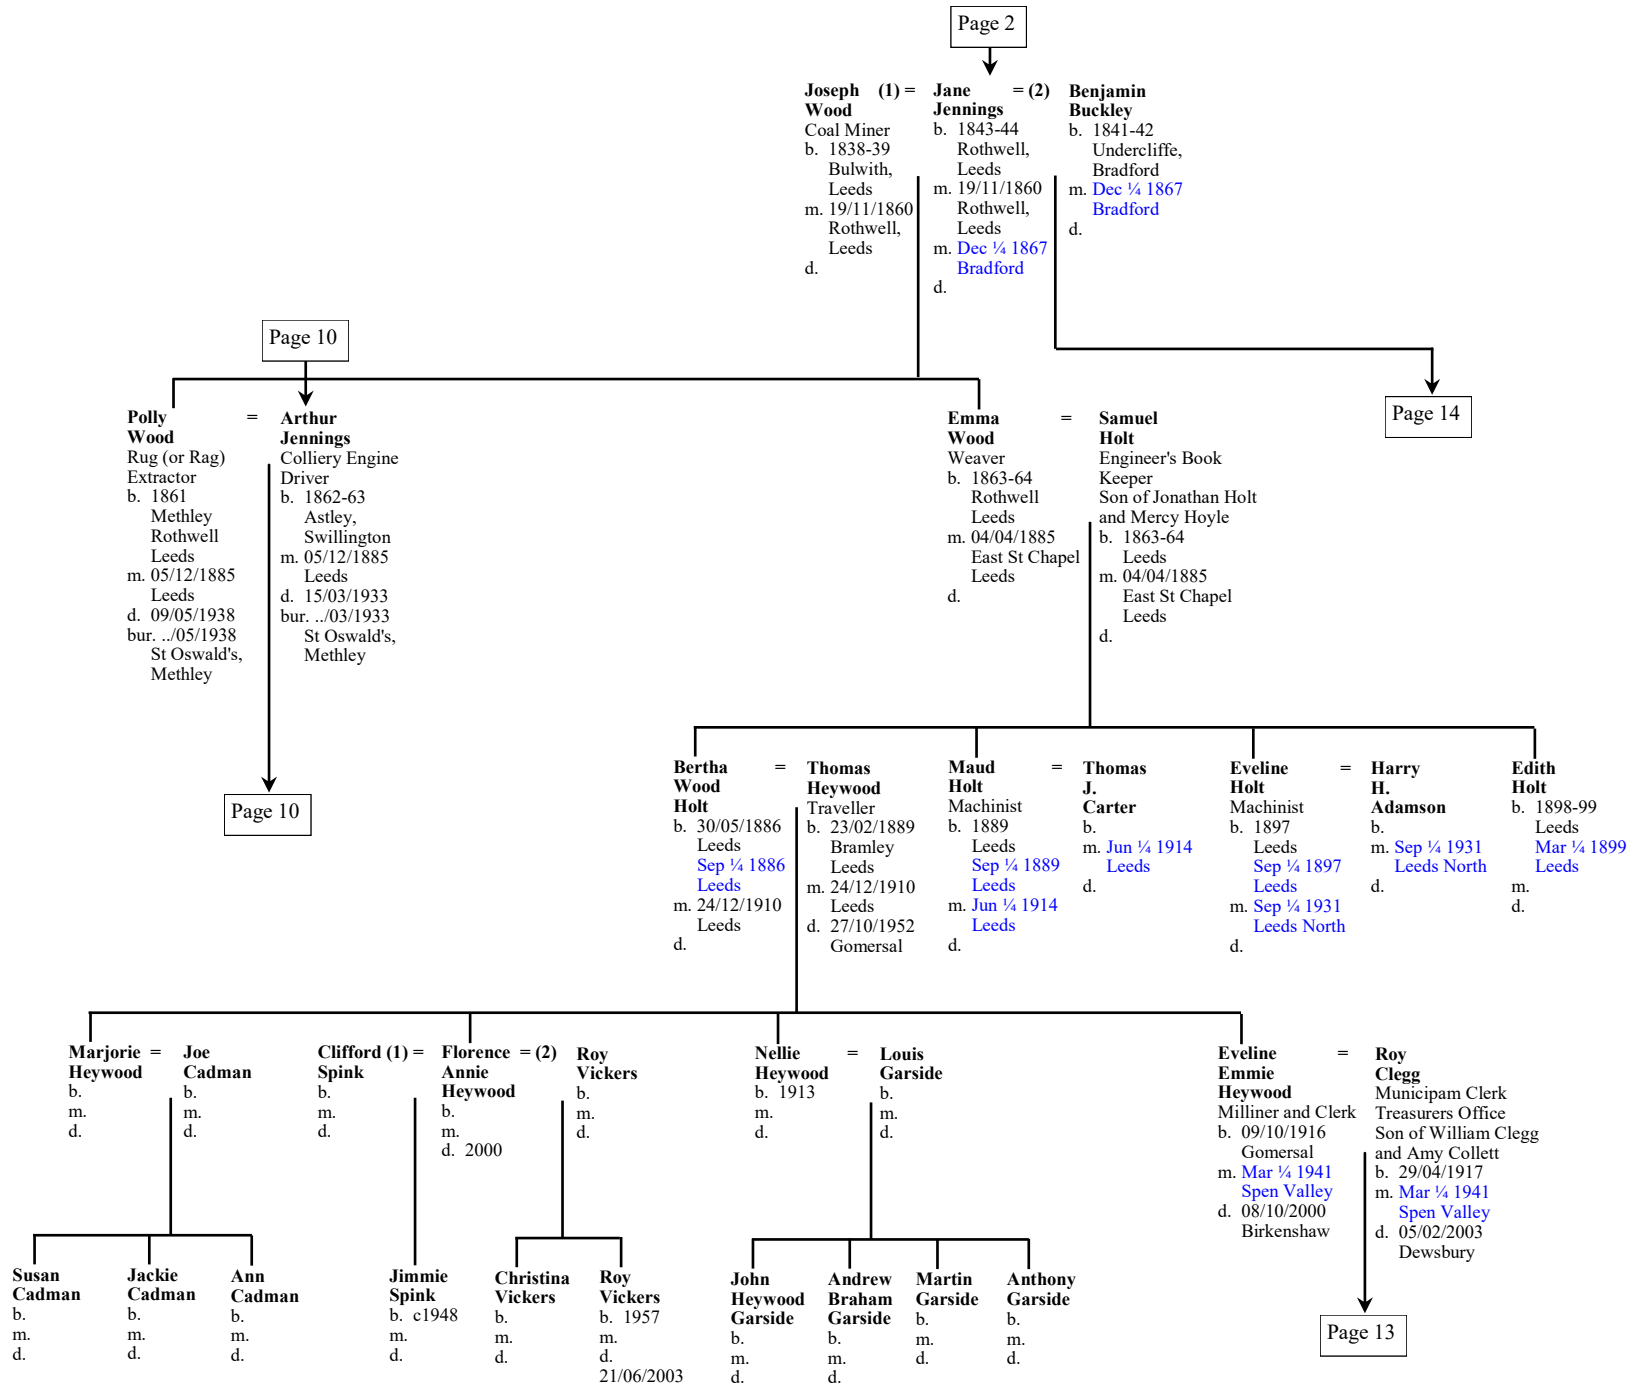

The Jennings Family Tree