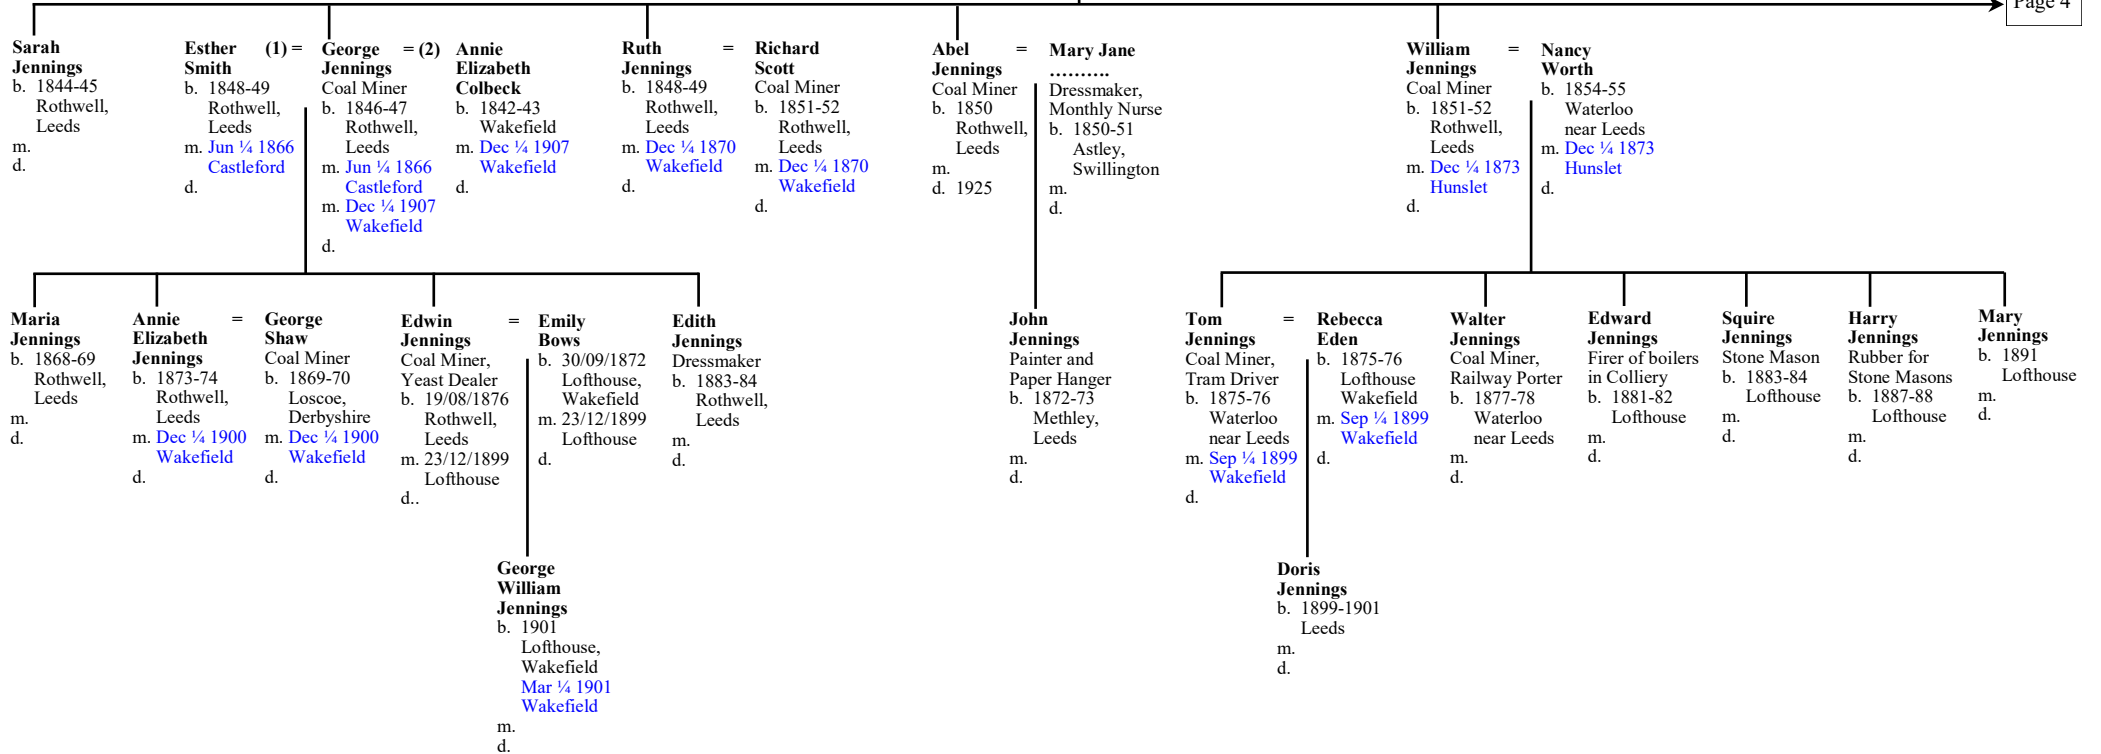

Page 1

John Jennings
Coal Miner
b. 1817-18
Crigglestone
Wakefield
c. 08/02/1818
Sandal,
Wakefield
m.
d. 1899
Dec ¼ 1899
Wakefield
age 81

=

Elizabeth Holt
Daughter of Abbott
and Mary Holt
b. 1821-22
Rothwell,
Leeds
m.
d. 1871-81

Page 4