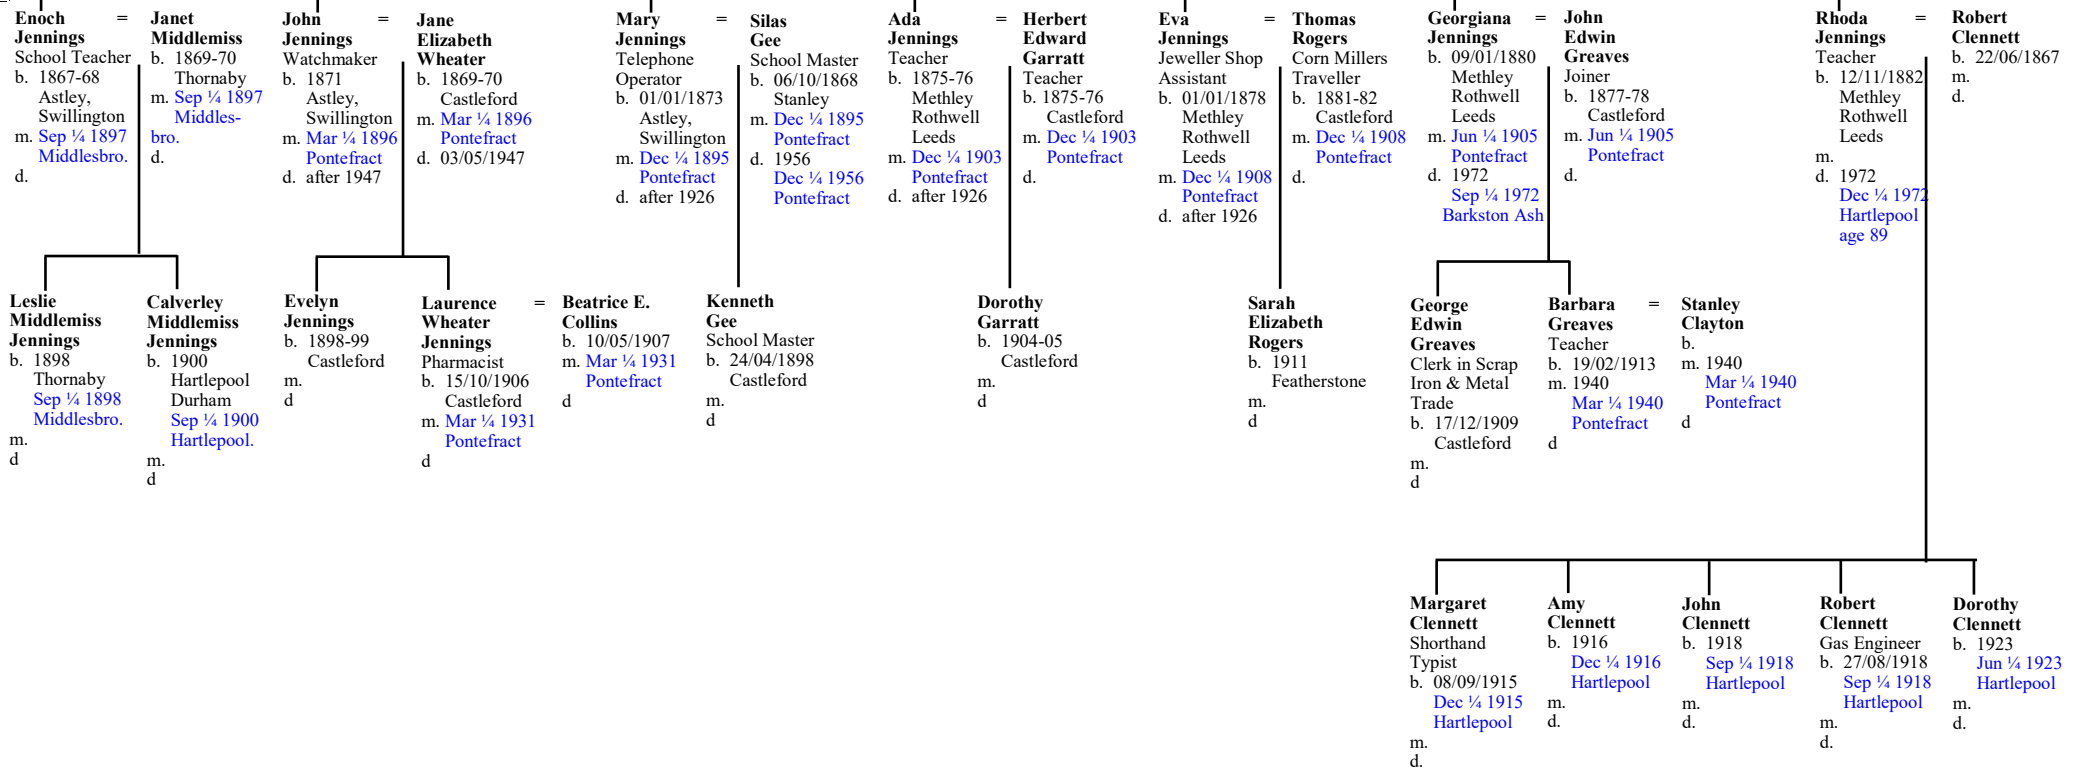

Page 2

Daniel Jennings
Colliery Engine Driver, Watchmaker
b. 1839-40
c. 30/06/1839
Rothwell, Leeds
m. Jun ¼ 1859
Leeds
d. 29/10/1926
Camelot Park
Castleford
bur. 01/11/1926
Castleford Cemetery

=

Sarah Calverley
Daughter of William Calverley and Ann
b. 01/01/1840
Rothwell, Leeds
m. Jun ¼ 1859
Leeds
d. 27/10/1920
Castleford

Page 10