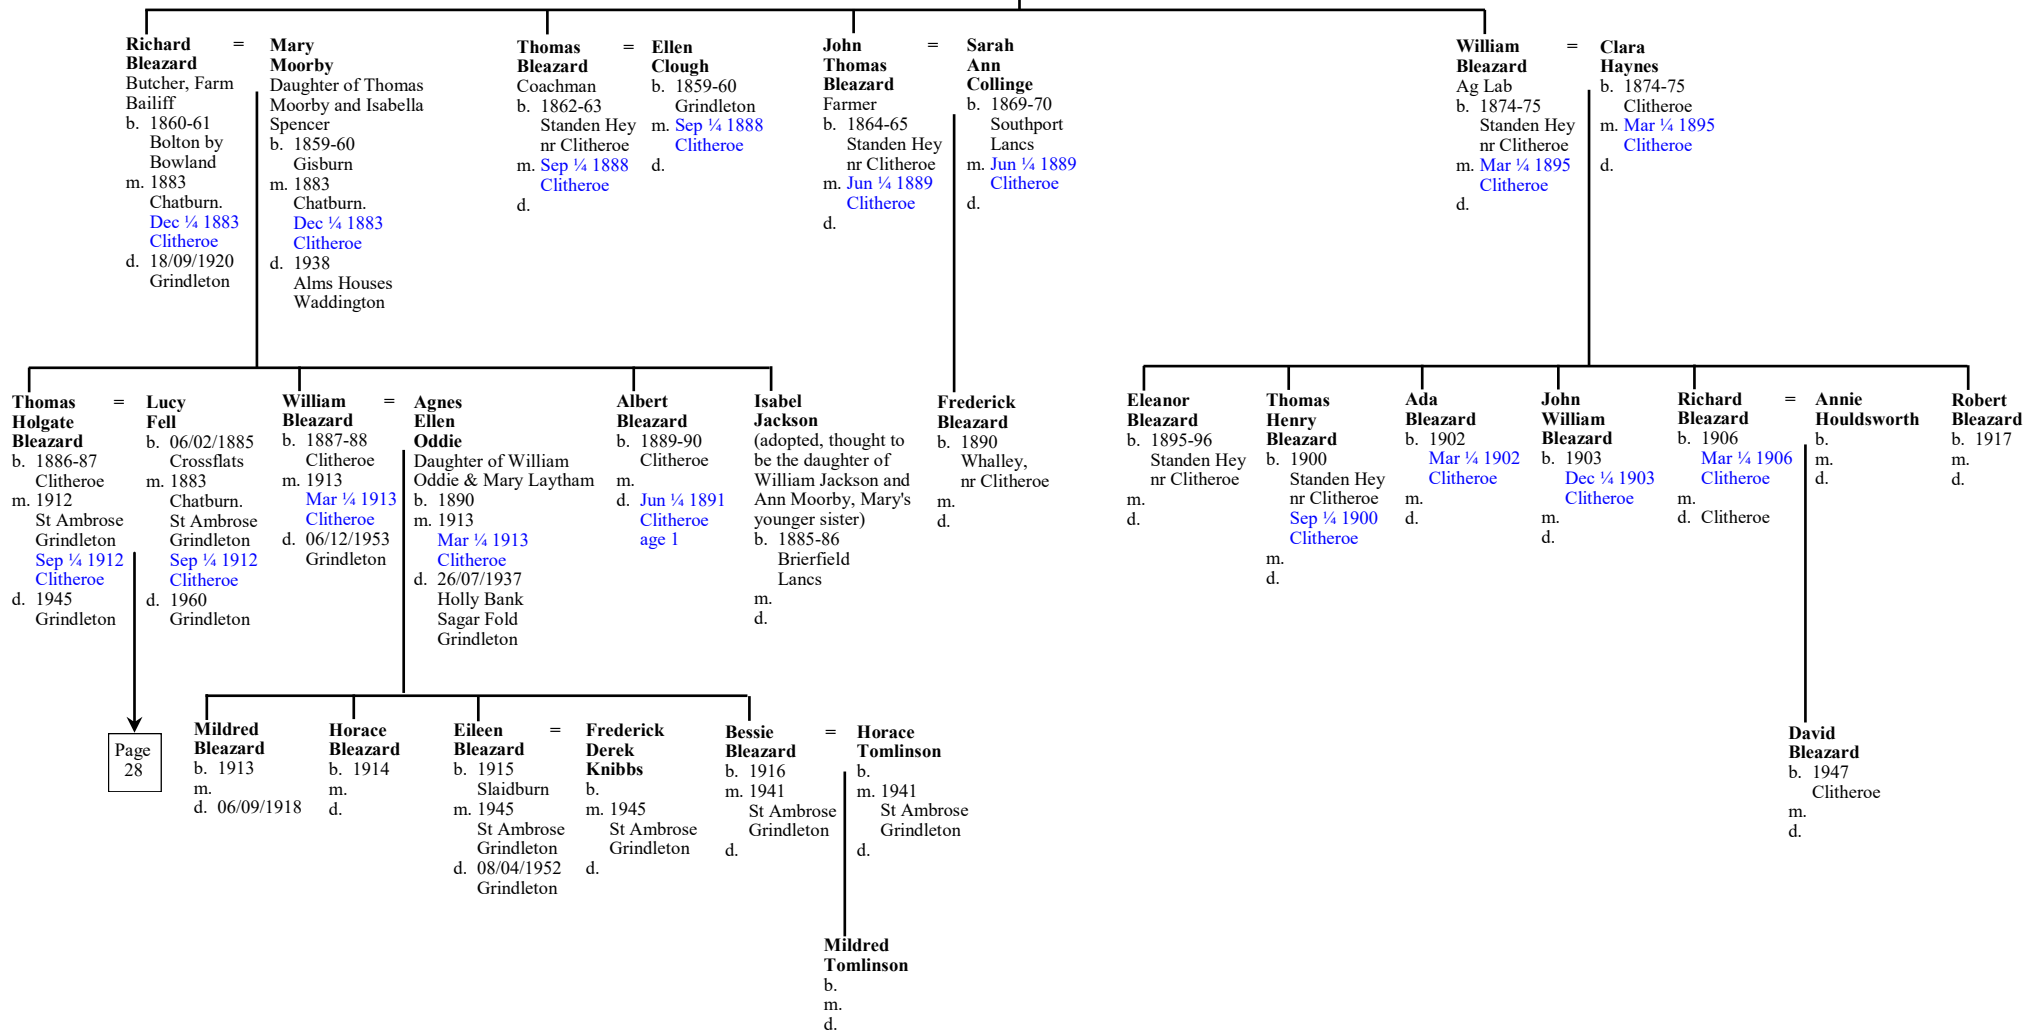

Page 3

Josias Bleazard
Farmer
b. 1816
Bolton by Bowland
c. 11/08/1816
m. Dec ¼ 1860
Clitheroe
d. 1878
Jun ¼ 1878
Clitheroe, age 61

=

Ellen Holgate
Daughter of Thomas Holgate and Ann Robinson
b. 1833-34
Grindleton
m. Dec ¼ 1860
Clitheroe
d. 1913
Jun ¼ 1913
Clitheroe, age 78

Page 28