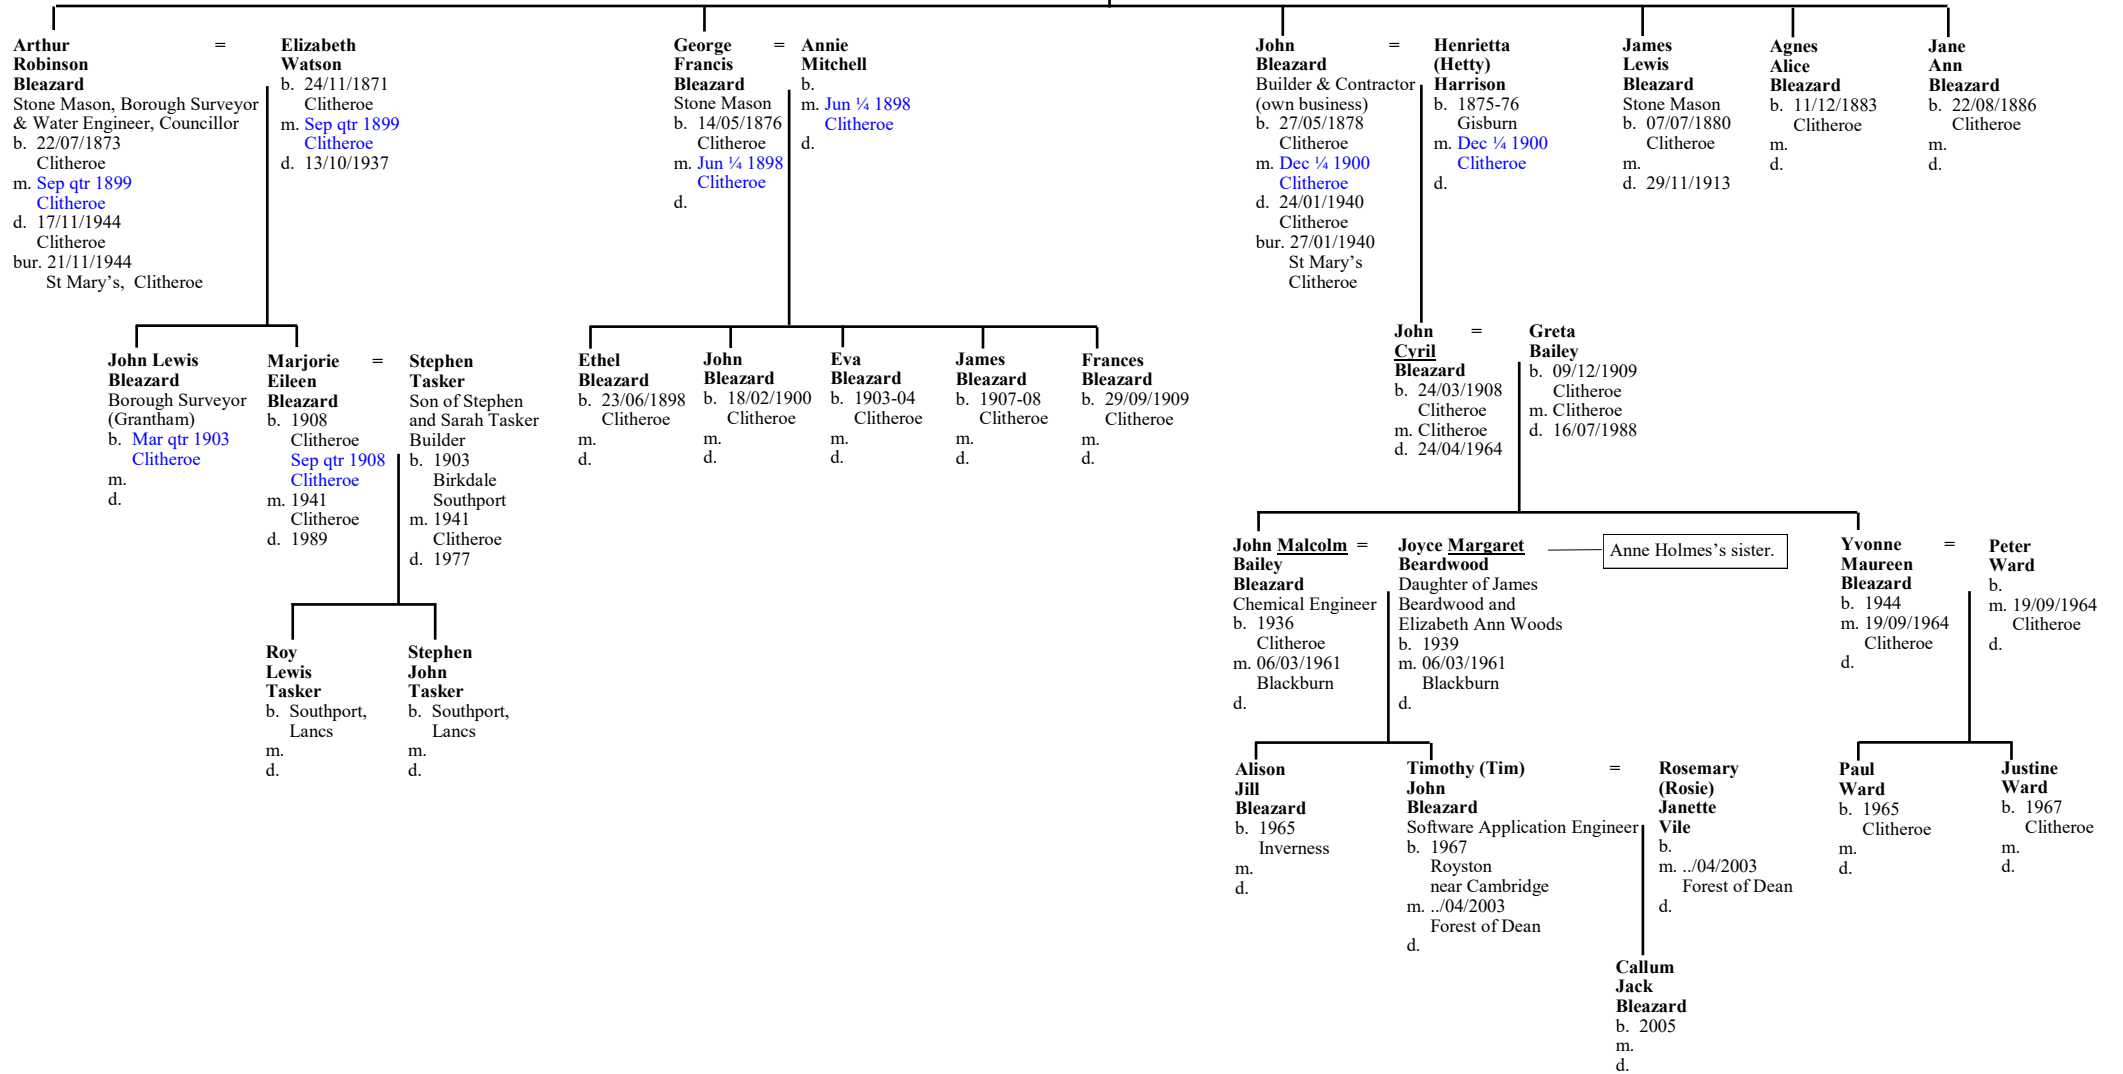

Page 8

Letitia Greenall Hindle (1) = **Uvin Porter Robinson** = (2) **Alice Bleazard**
 Daughter of Ralph Hindle (Farmer) and Alice (Farmer) and Ann Porter.
 b. 1824-25
 m. 24/12/1845
 Slaidburn
 d. 1849
 bur. 24/04/1849
 St Andrews, Slaidburn