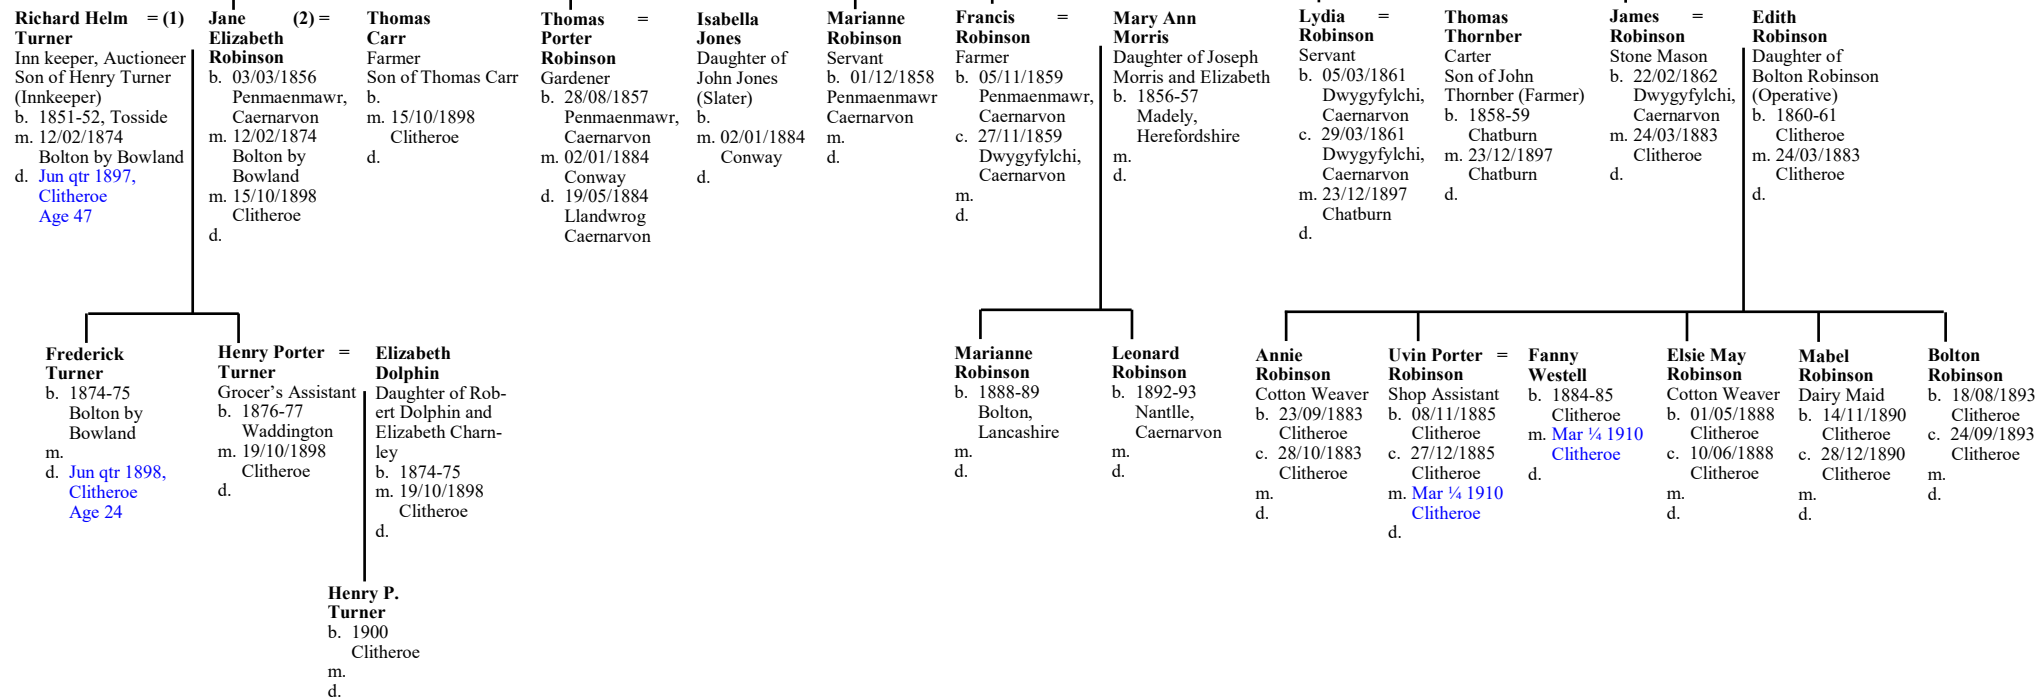

Page 8

Letitia Greenall Hindle (1) = **Uvin Porter Robinson** = (2) **Alice Bleazard**
Daughter of Ralph Hindle (Farmer) and Alice (Farmer) and Ann Porter.
b. 1824-25
m. 24/12/1845
Slaidburn
d. 1849
bur. 24/04/1849
St Andrews, Slaidburn

Herdsman, Butcher, Farmer
Son of Thomas Robinson (Farmer) and Ann Porter.
b. 1818-19
Slaidburn
c. 05/03/1820
Slaidburn
m. 24/12/1845
Slaidburn
m. 24/09/1853
Slaidburn
d. 26/02/1895
Clitheroe

b. 1829
Bulcocks, Slaidburn
c. 30/08/1829
Houghton Chapel, Tosside
m. 24/09/1853
Slaidburn
d.

Page 14

Page 14

Page 16