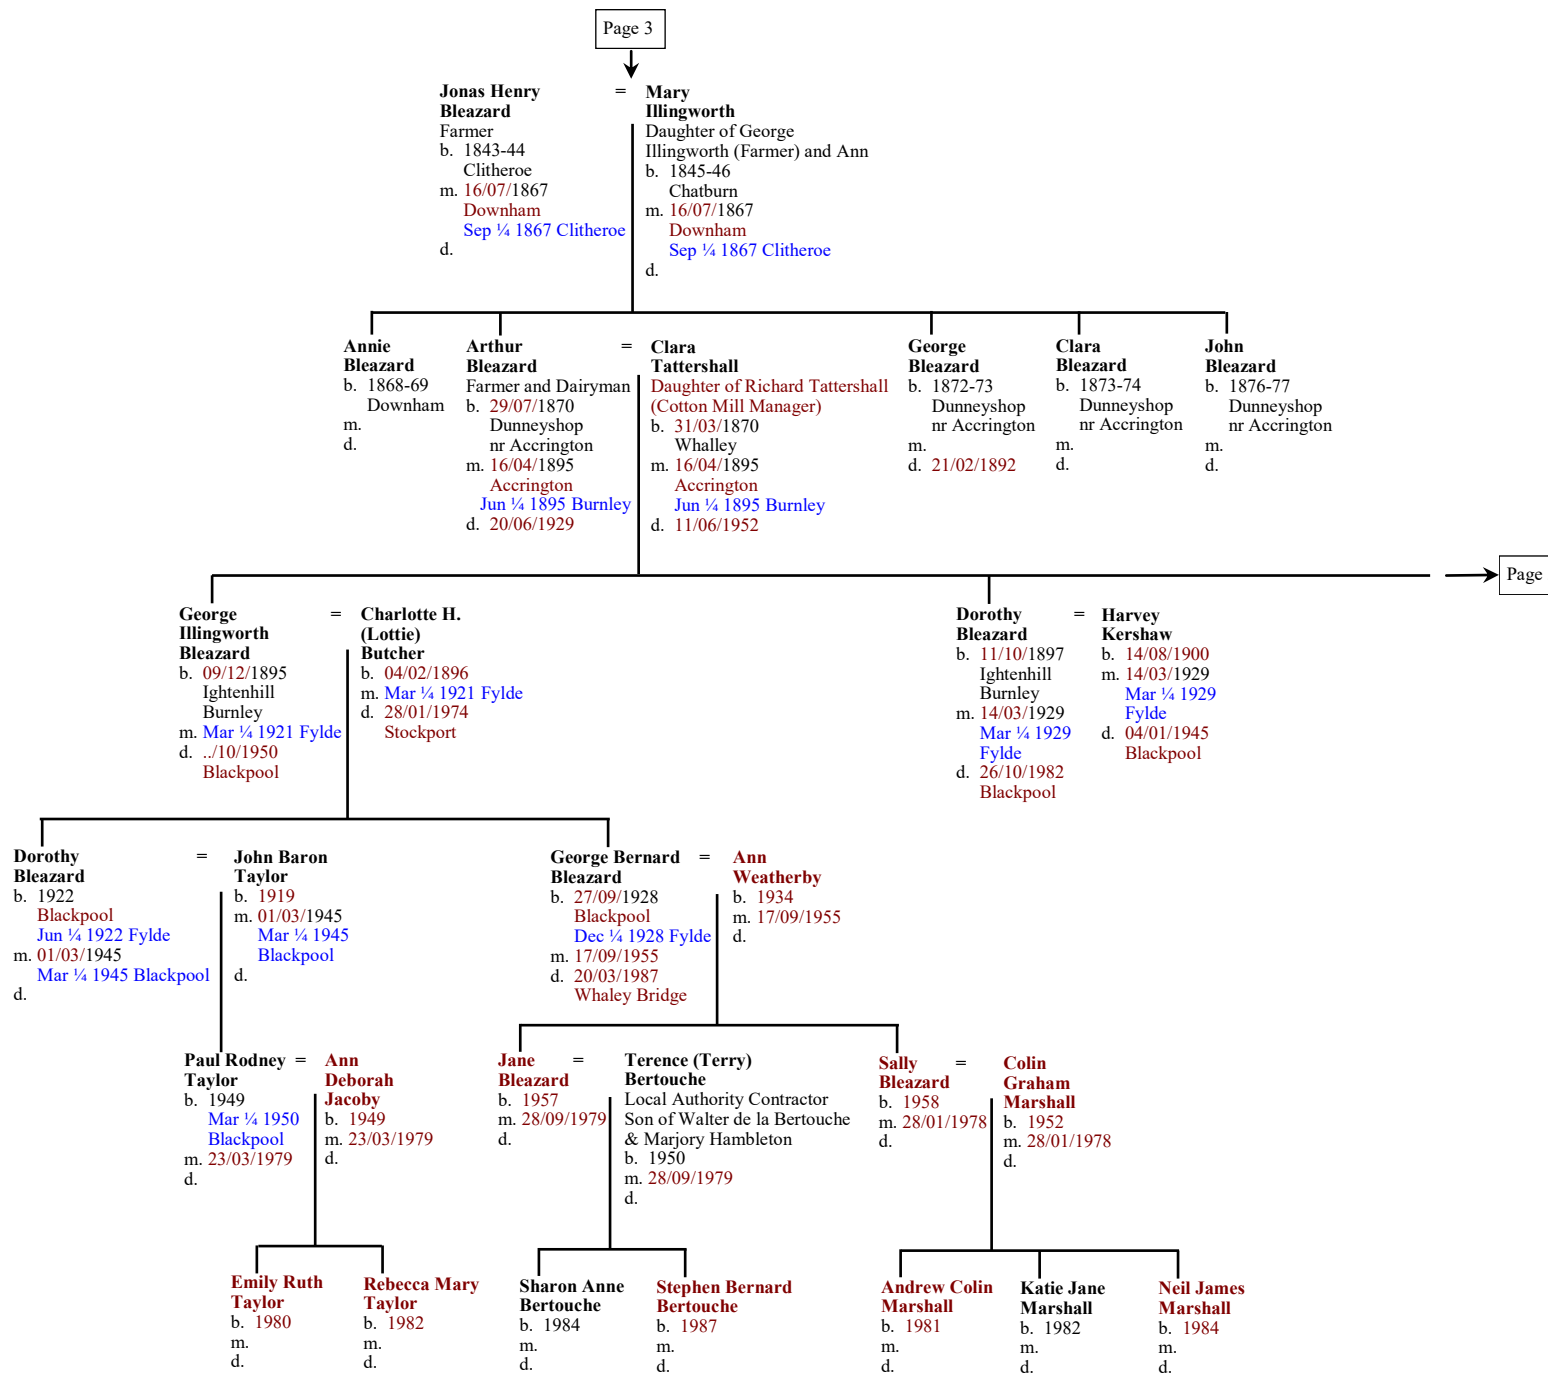

The Bleazard Family Tree