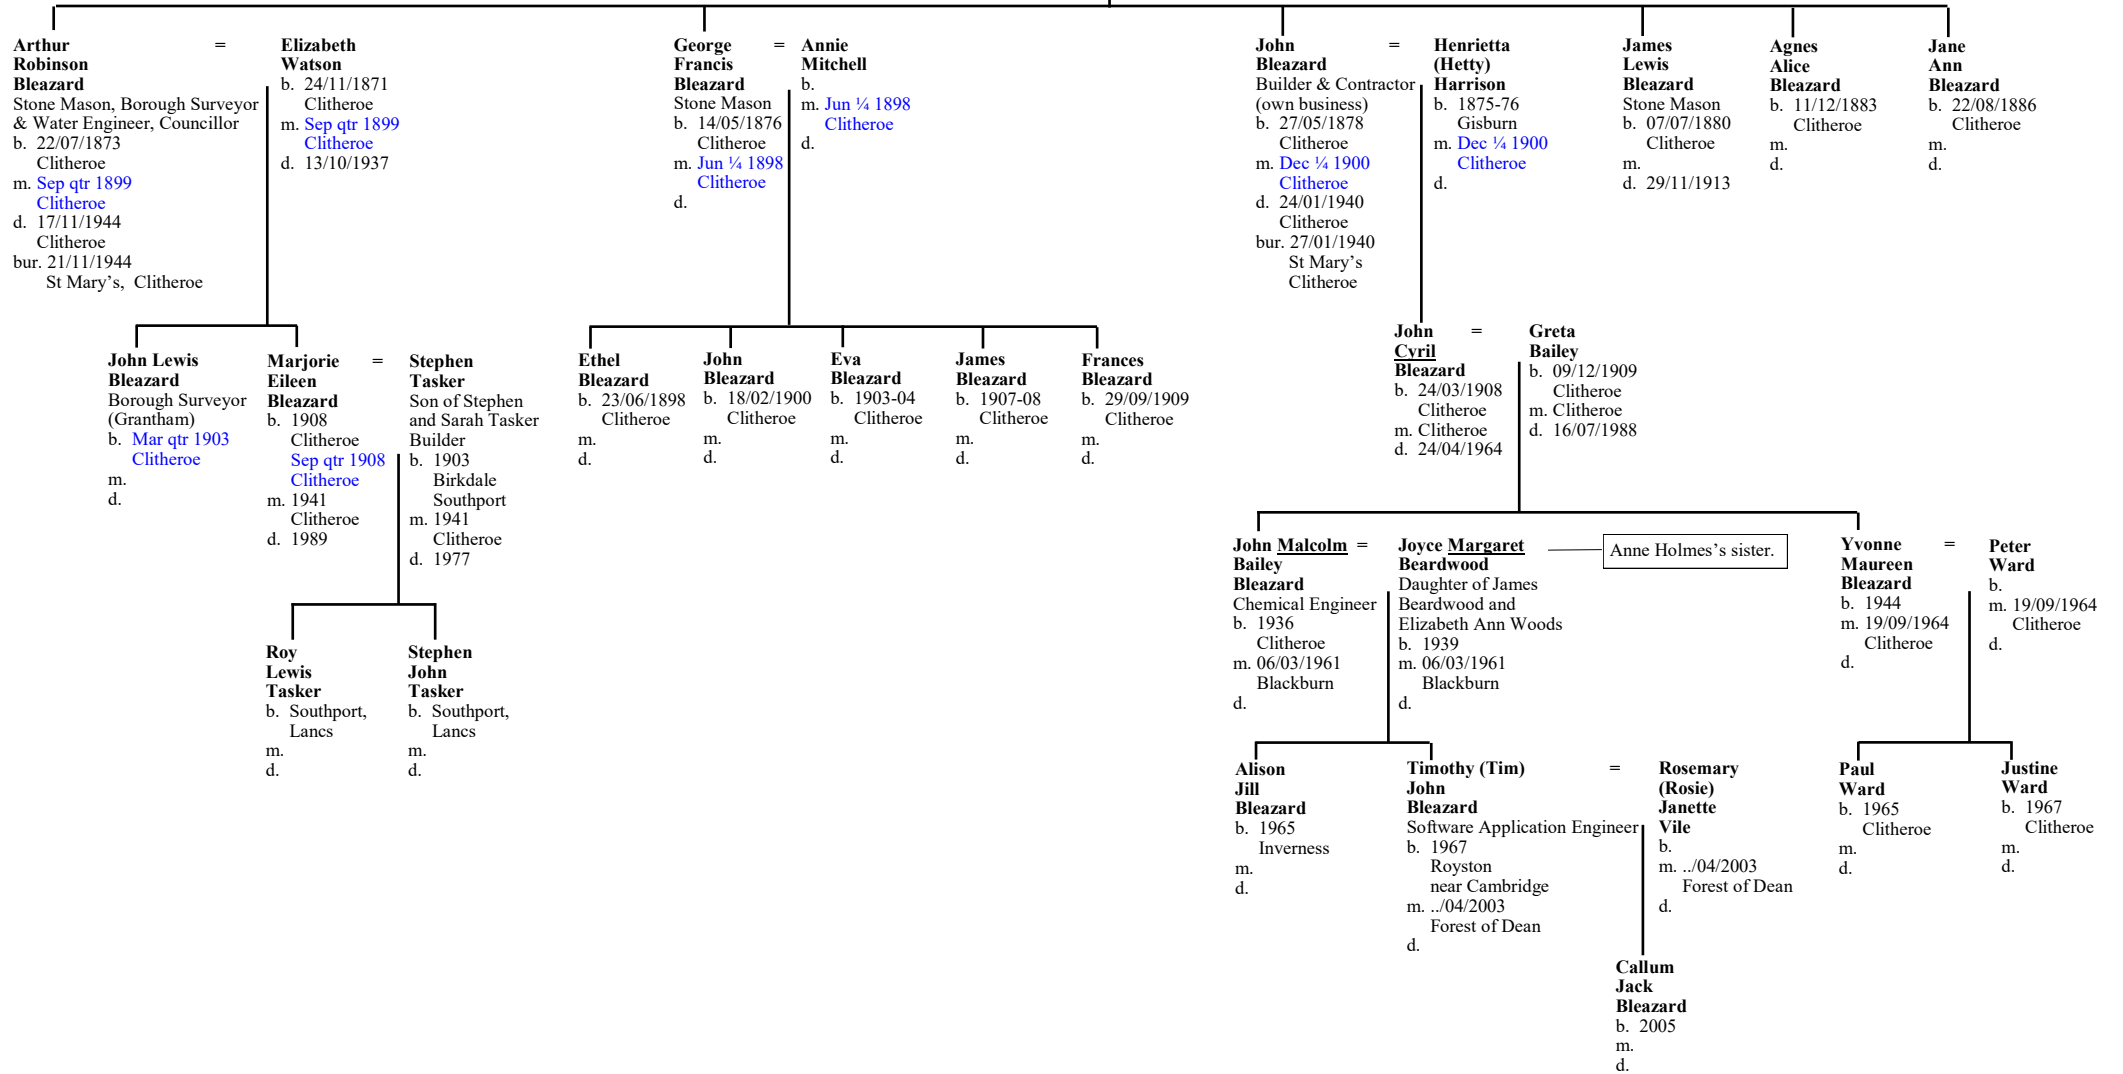

Page 8

Letitia Greenall (1) = Uvin Porter = (2) Alice
Hindle Robinson Bleazard
 Daughter of Ralph Hindle (Farmer) and Alice (Farmer) and Ann Porter. b. 1824-25 m. 24/12/1845 Slaidburn d. 1849 bur. 24/04/1849 St Andrews, Slaidburn
 Herdsman, Butcher, Farmer Son of Thomas Robinson (Farmer) and Ann Porter. b. 1818-19, Slaidburn c. 05/03/1820, Slaidburn m. 24/12/1845, Slaidburn m. 24/09/1853, Slaidburn d. 26/02/1895, Clitheroe
 b. 1829 Bulcocks, Slaidburn c. 30/08/1829 Houghton Chapel, Tosside m. 24/09/1853 Slaidburn d.