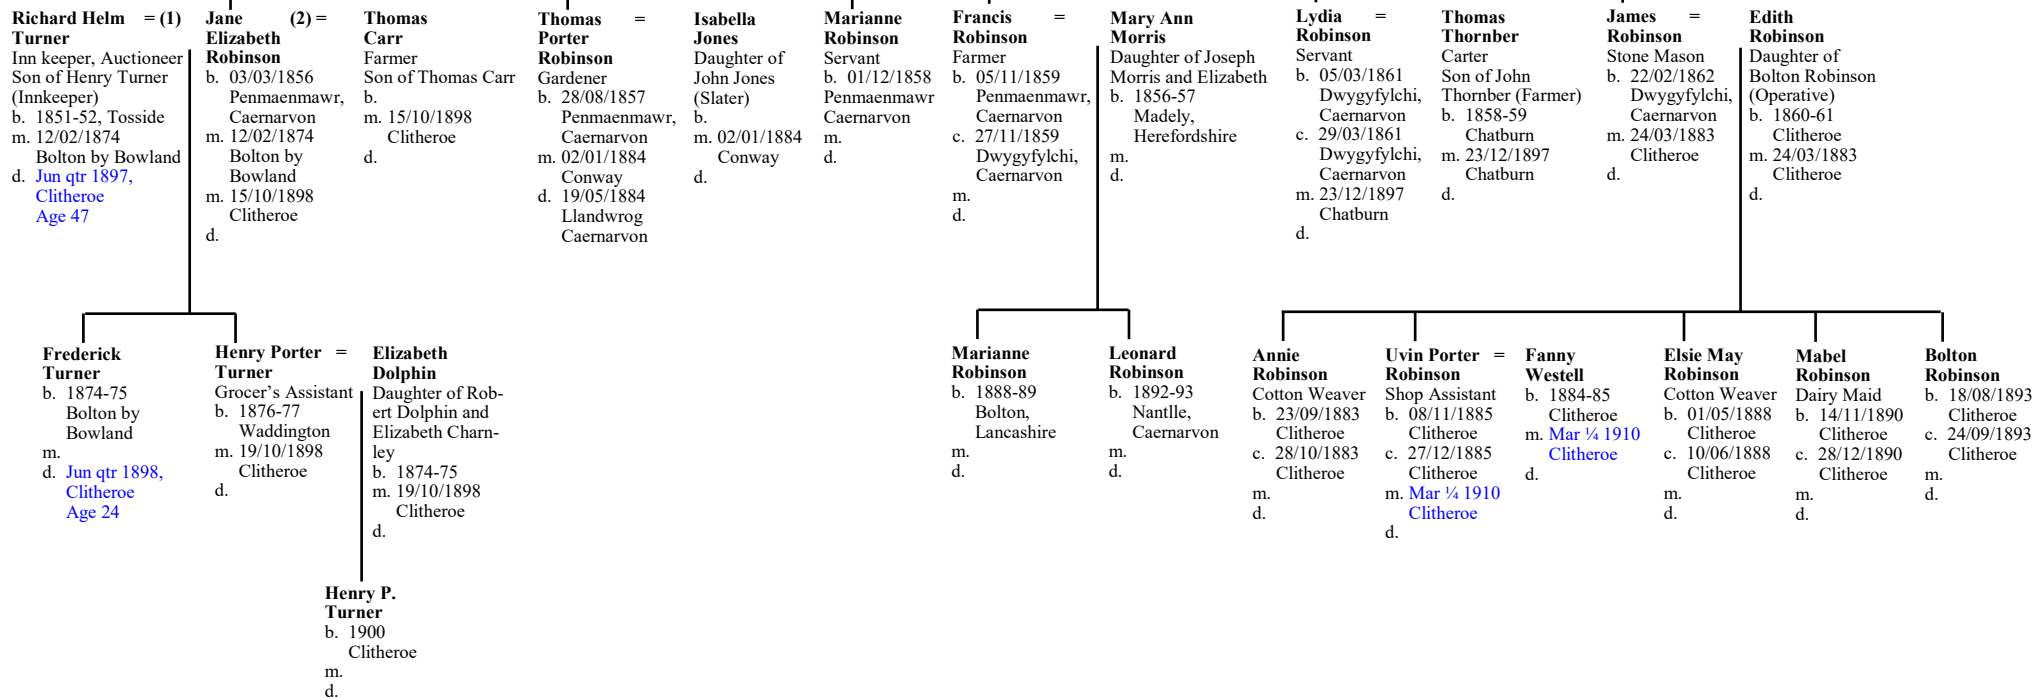

Page 8

Letitia Greenall Hindle (1) = **Uvin Porter Robinson** = (2) **Alice Bleazard**
Daughter of Ralph Hindle (Farmer) and Alice (Farmer) and Ann Porter.
b. 1824-25
m. 24/12/1845
Slaidburn
d. 1849
bur. 24/04/1849
St Andrews, Slaidburn

Herdsman, Butcher, Farmer
Son of Thomas Robinson (Farmer) and Ann Porter.
b. 1818-19
Slaidburn
c. 05/03/1820
Slaidburn
m. 24/12/1845
Slaidburn
m. 24/09/1853
Slaidburn
d. 26/02/1895
Clitheroe

b. 1829
Bulcocks, Slaidburn
c. 30/08/1829
Houghton Chapel, Tosside
m. 24/09/1853
Slaidburn
d.

Page 14

Page 14

Page 16