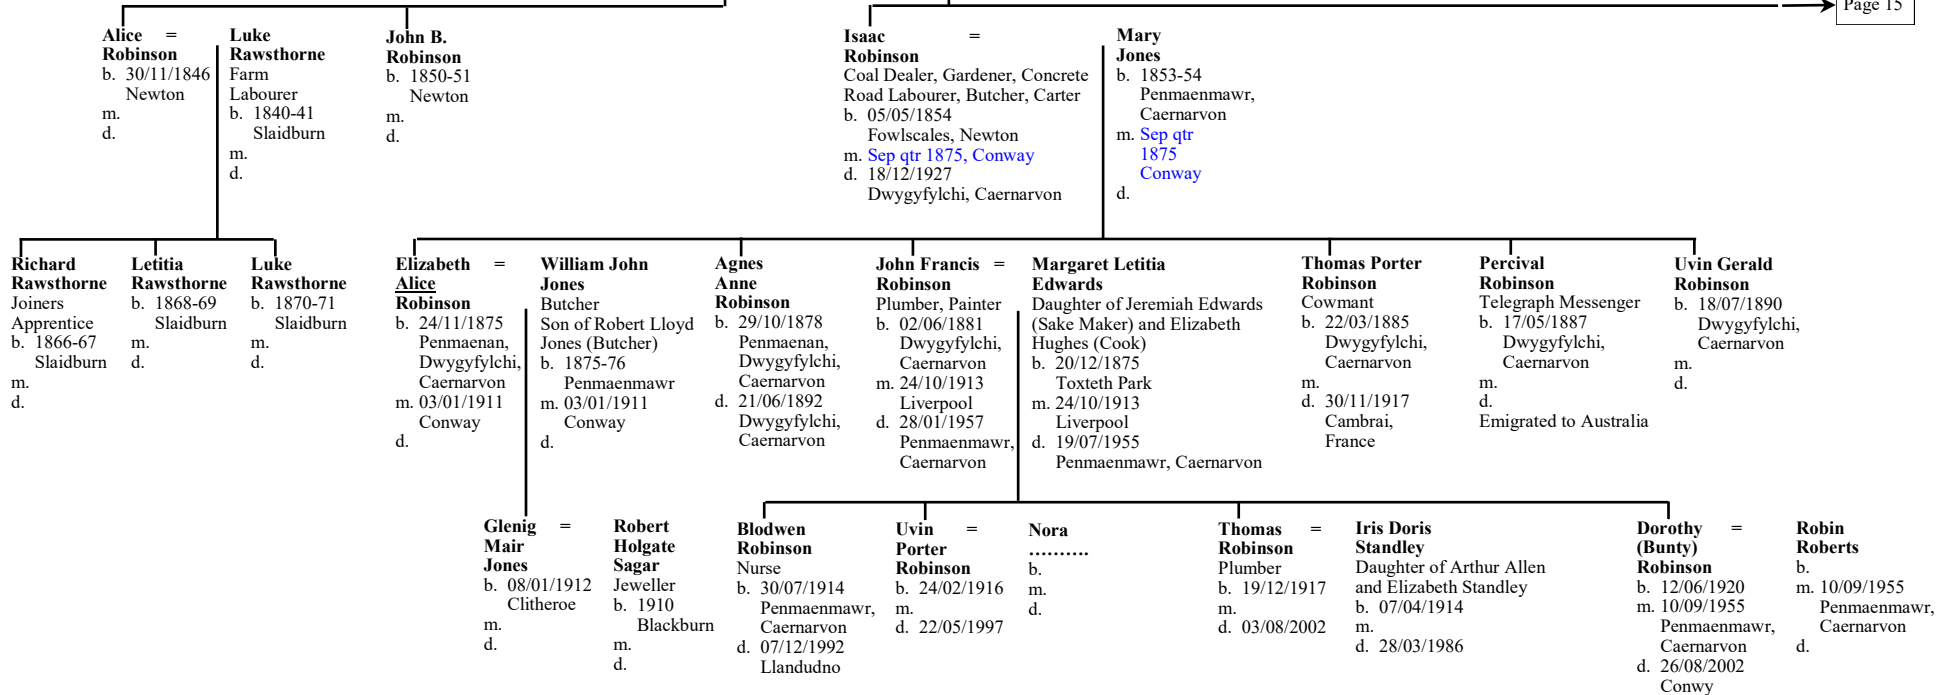

Page 8

Letitia Greenall (1) = Uvin Porter = (2) Alice
Hindle Robinson Bleazard
Daughter of Ralph Hindle (Farmer) and Alice (Farmer) and Ann Porter. b. 1824-25 m. 24/12/1845 Slaidburn d. 1849 bur. 24/04/1849 St Andrews, Slaidburn
Herdsman, Butcher, Farmer Son of Thomas Robinson (Farmer) and Ann Porter. b. 1818-19, Slaidburn c. 05/03/1820, Slaidburn m. 24/12/1845, Slaidburn m. 24/09/1853, Slaidburn d. 26/02/1895, Clitheroe
b. 1829 Bulcocks, Slaidburn c. 30/08/1829 Houghton Chapel, Tosside m. 24/09/1853 Slaidburn d.

Page 15