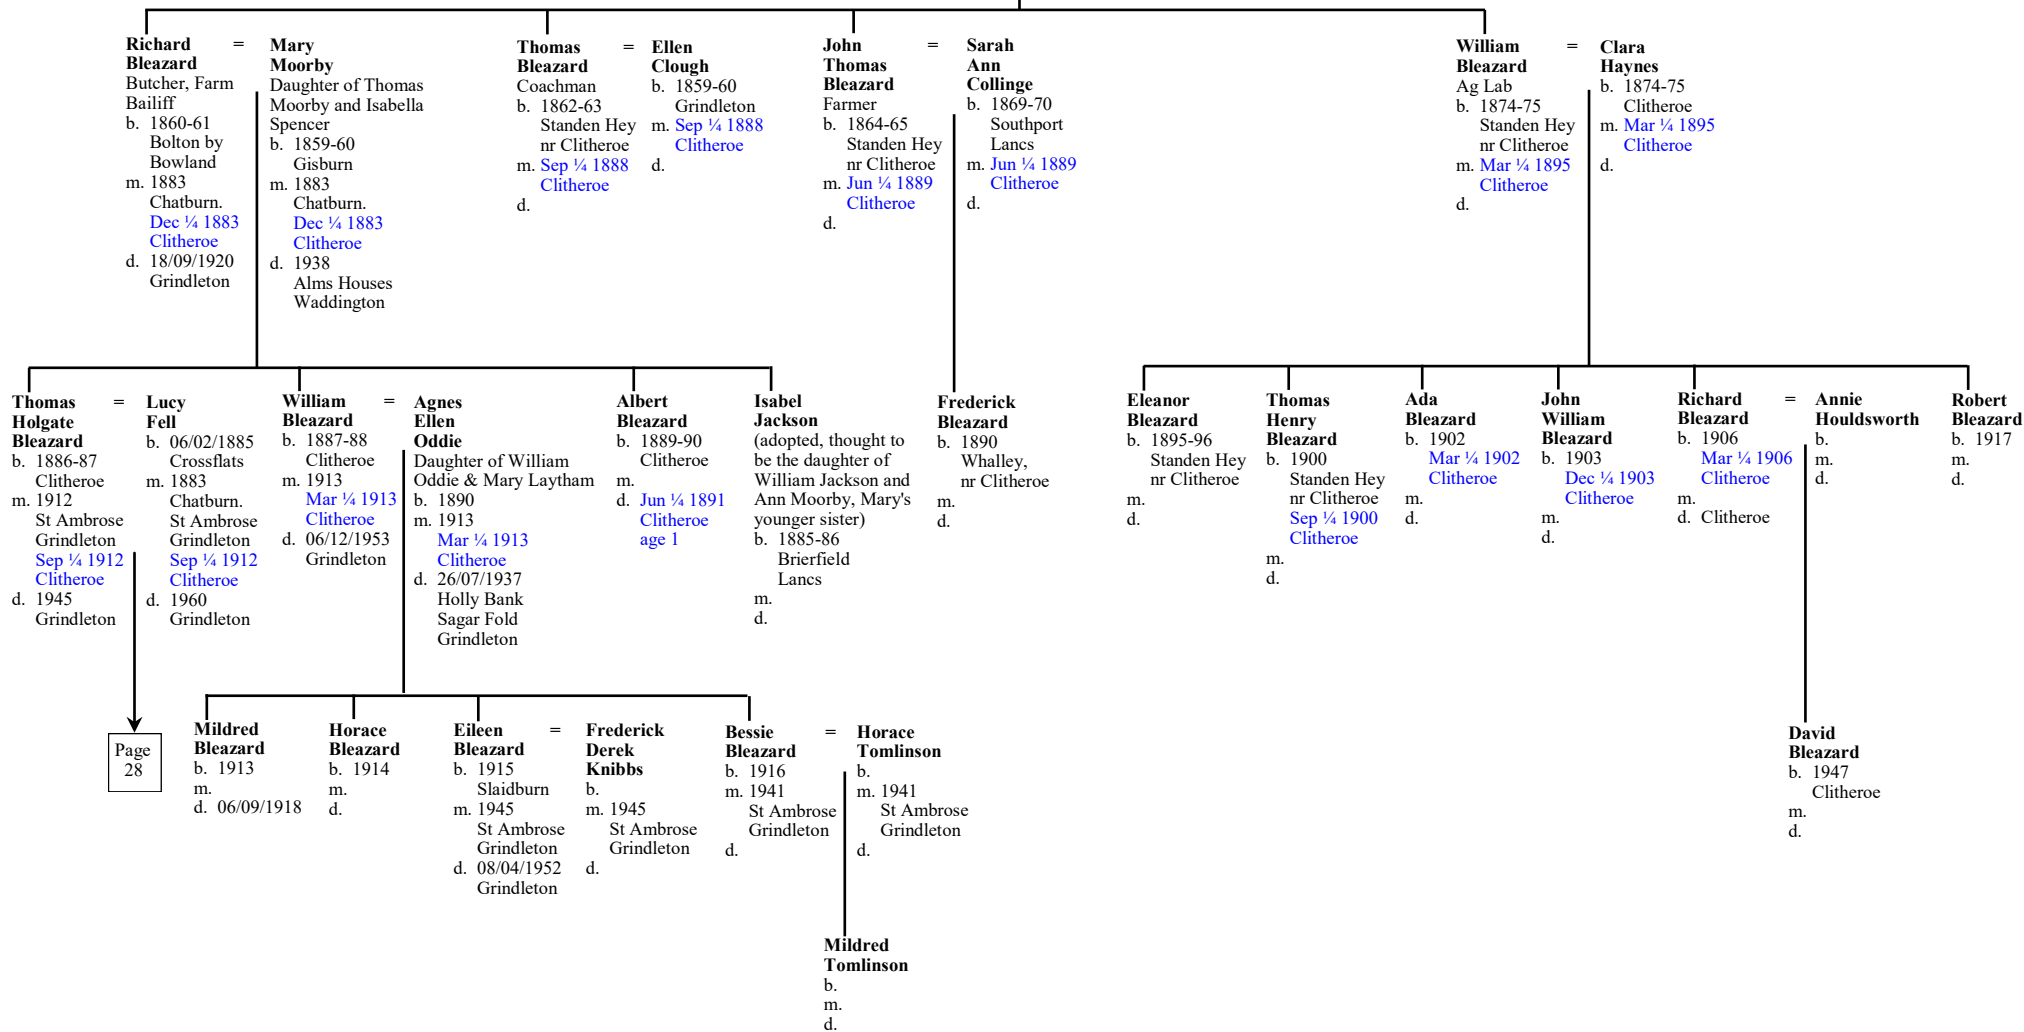

Page 3

Josias Bleazard
Farmer
b. 1816
Bolton by Bowland
c. 11/08/1816
m. Dec ¼ 1860
Clitheroe
d. 1878
Jun ¼ 1878
Clitheroe, age 61

=

Ellen Holgate
Daughter of Thomas Holgate and Ann Robinson
b. 1833-34
Grindleton
m. Dec ¼ 1860
Clitheroe
d. 1913
Jun ¼ 1913
Clitheroe, age 78