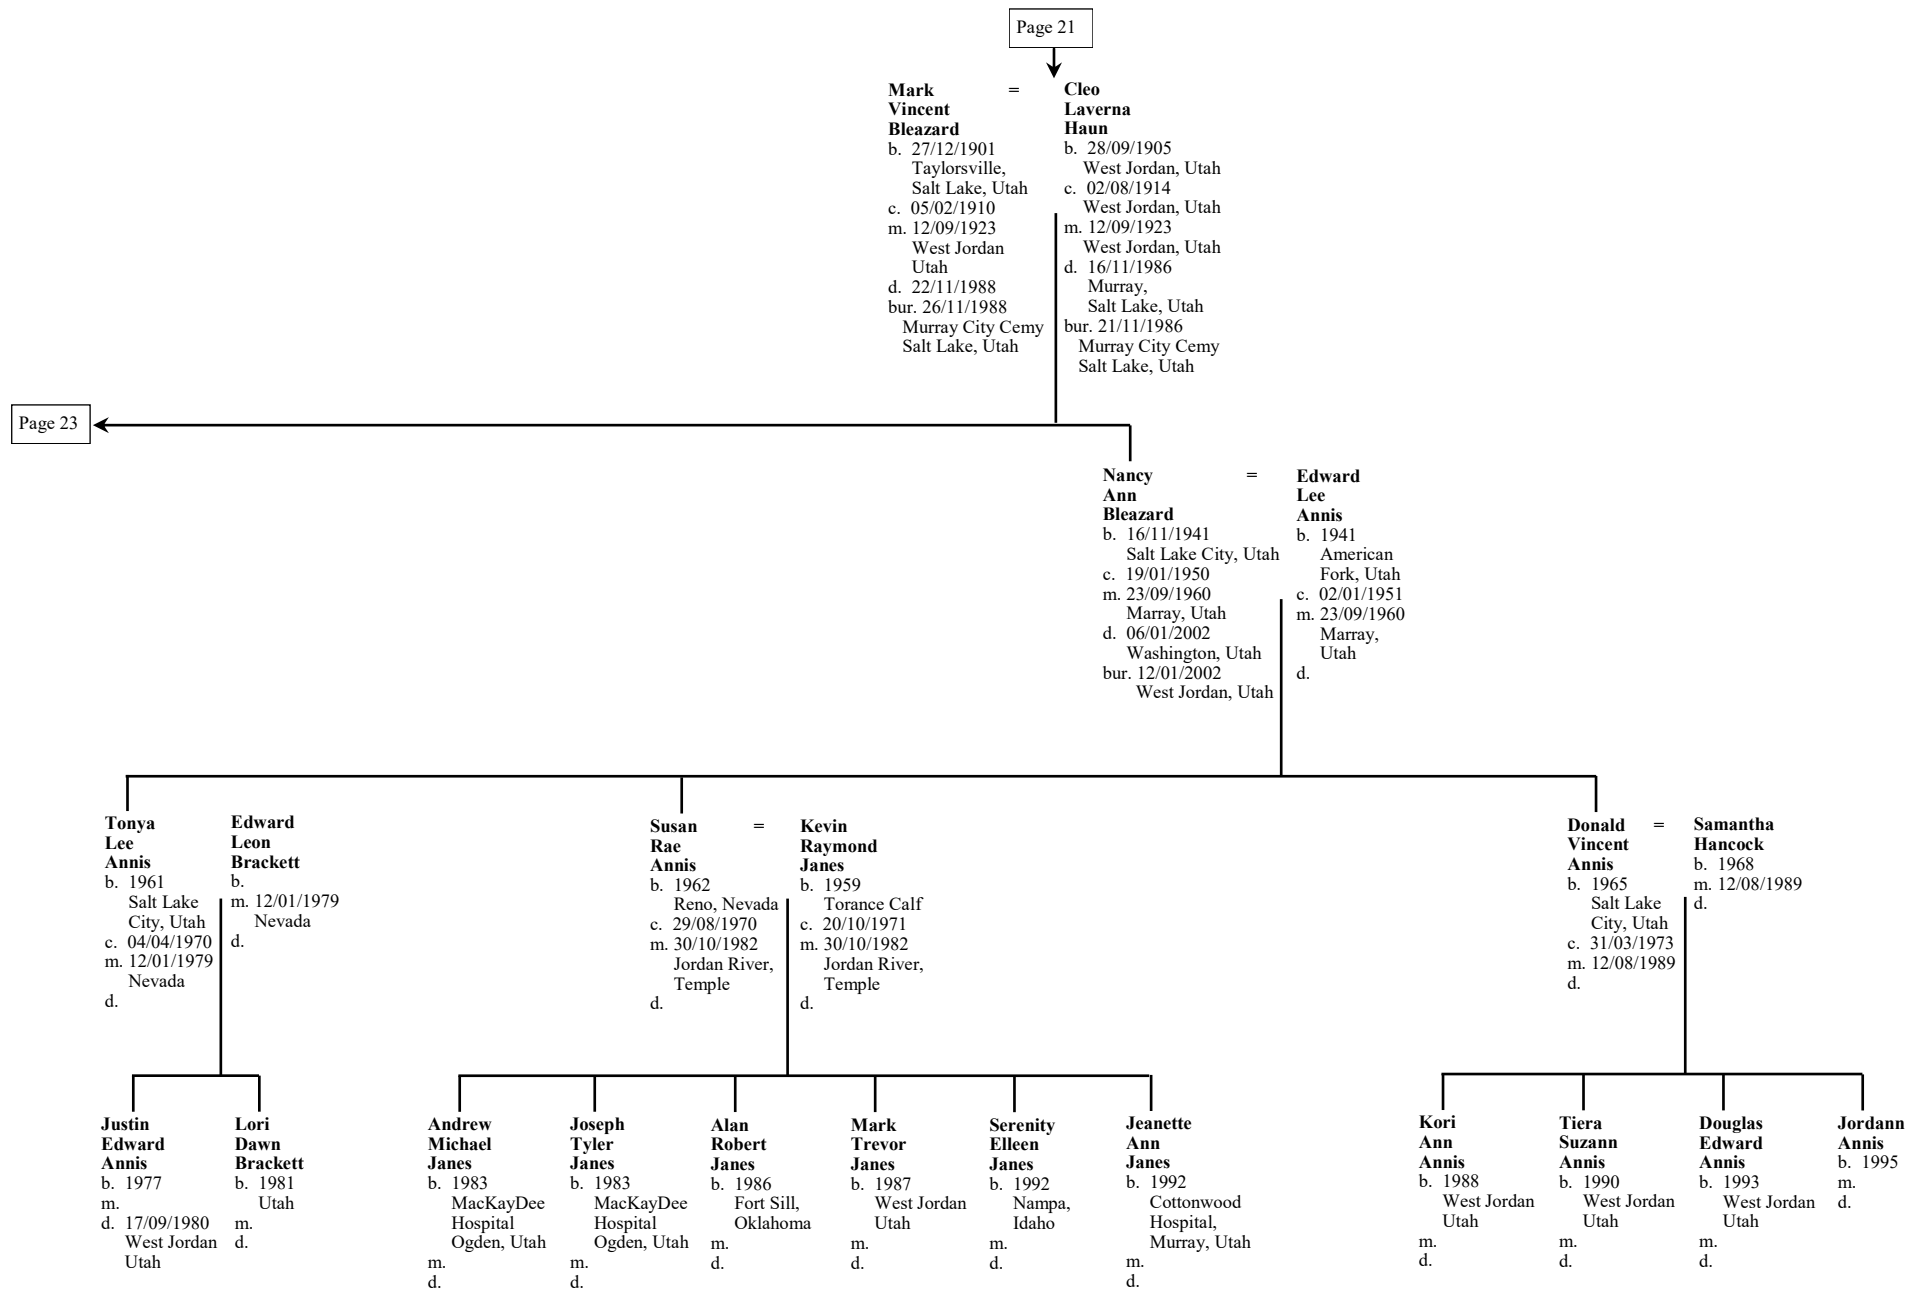

The Bleazard Family Tree