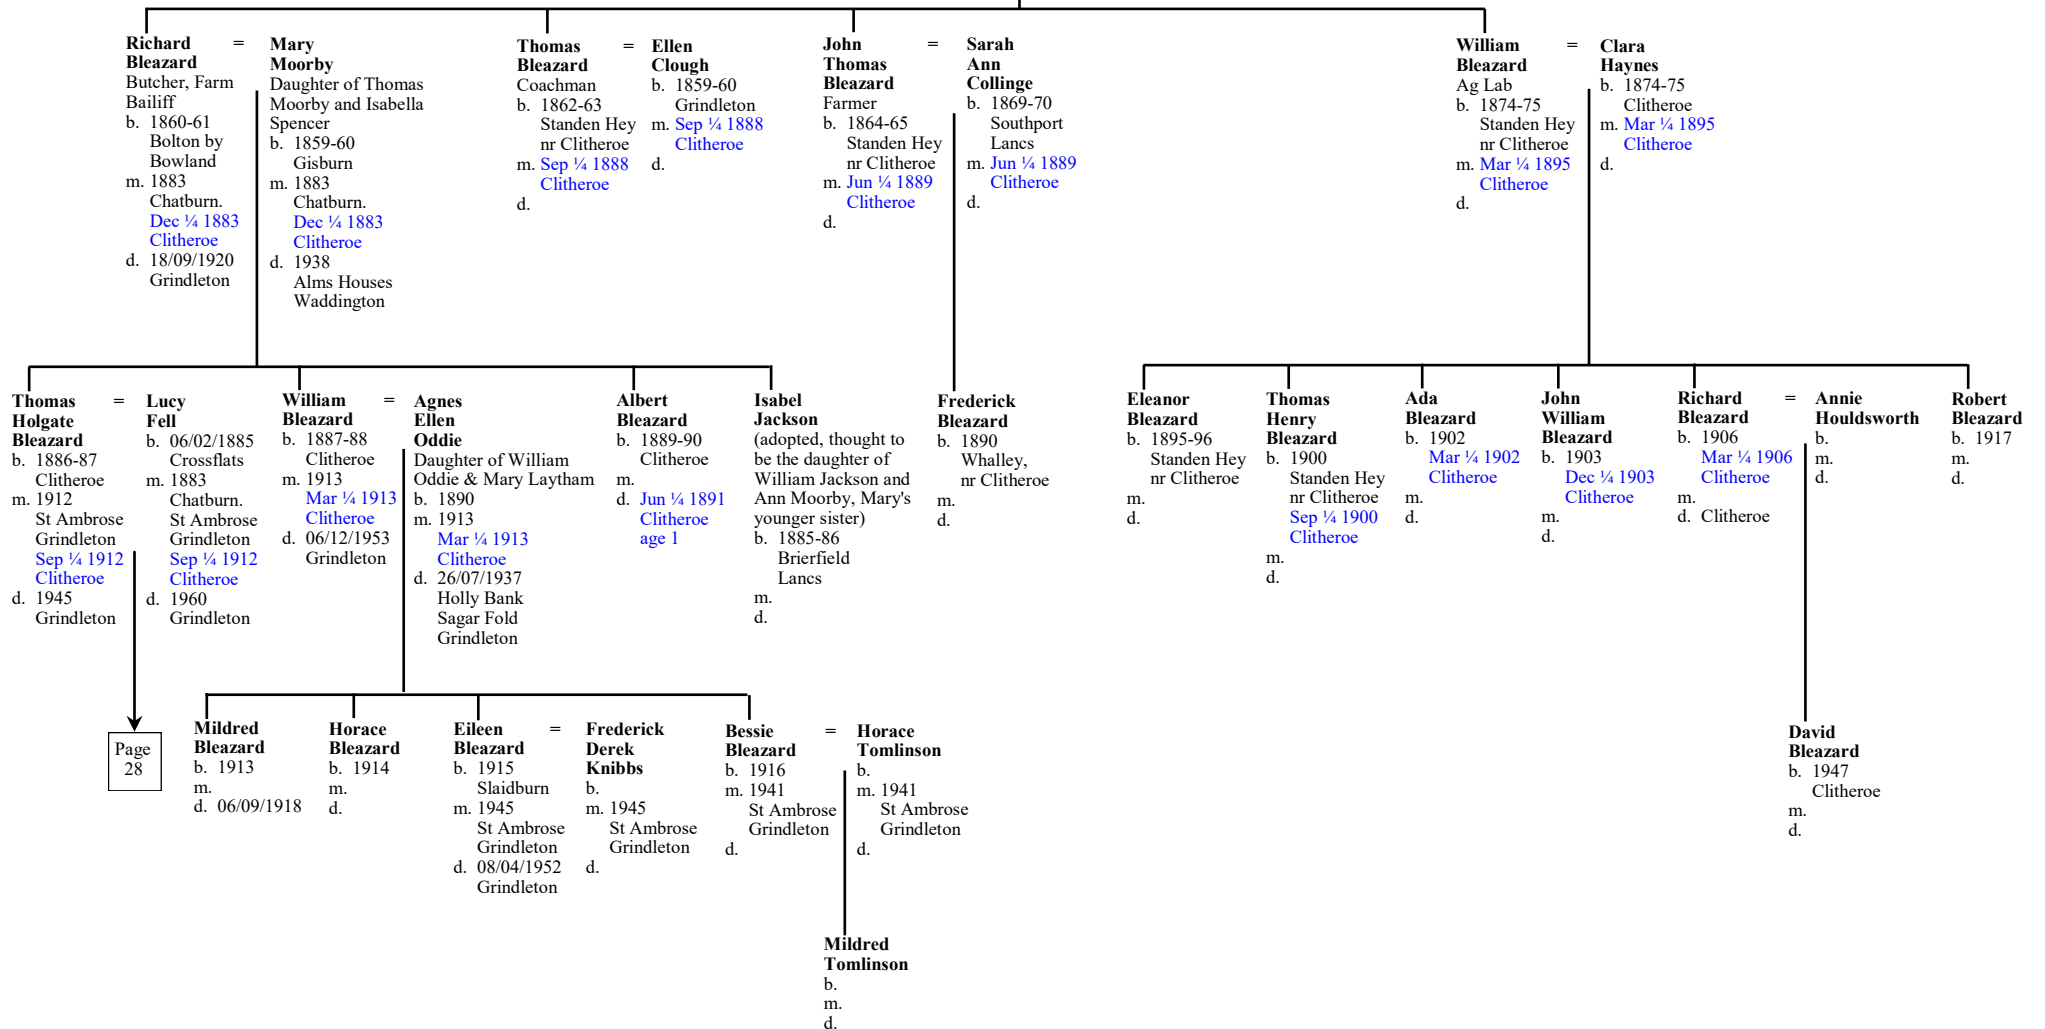

Page 3

Josias Bleazard
Farmer
b. 1816
Bolton by Bowland
c. 11/08/1816
m. Dec ¼ 1860
Clitheroe
d. 1878
Jun ¼ 1878
Clitheroe, age 61

=

Ellen Holgate
Daughter of Thomas Holgate and Ann Robinson
b. 1833-34
Grindleton
m. Dec ¼ 1860
Clitheroe
d. 1913
Jun ¼ 1913
Clitheroe, age 78

Page 28