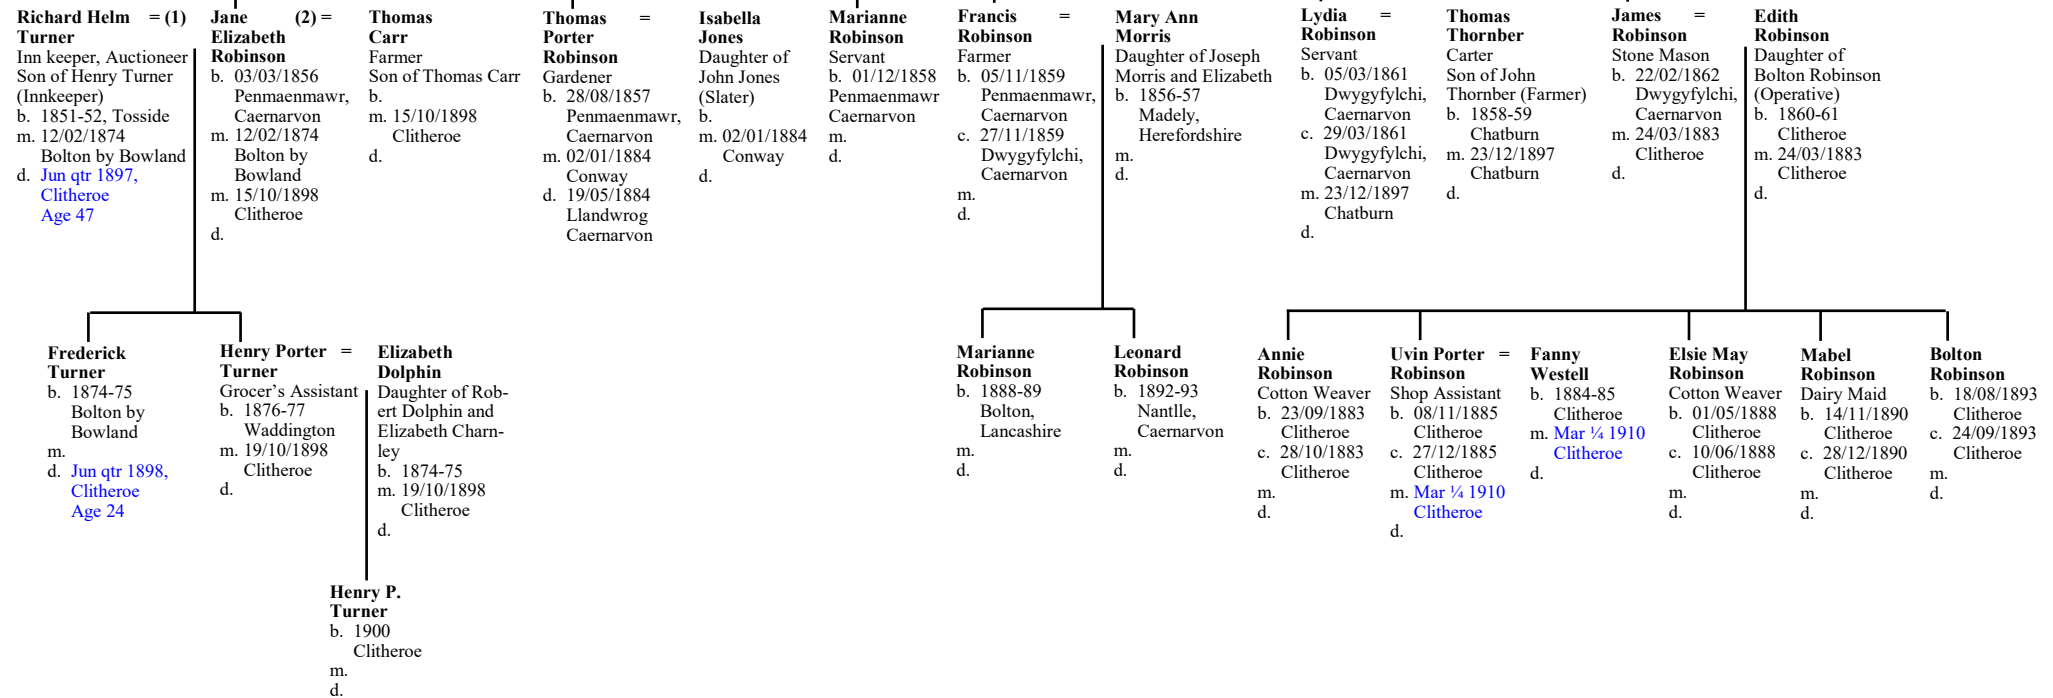

Page 8

Letitia Greenall Hindle (1) = **Uvin Porter Robinson** = (2) **Alice Bleazard**
Daughter of Ralph Hindle (Farmer) and Alice (Farmer) and Ann Porter.
b. 1824-25
m. 24/12/1845
Slaidburn
d. 1849
bur. 24/04/1849
St Andrews, Slaidburn

Herdsman, Butcher, Farmer
Son of Thomas Robinson (Farmer) and Ann Porter.
b. 1818-19
Slaidburn
c. 05/03/1820
Slaidburn
m. 24/12/1845
Slaidburn
m. 24/09/1853
Slaidburn
d. 26/02/1895
Clitheroe

b. 1829
Bulcocks, Slaidburn
c. 30/08/1829
Houghton Chapel, Tosside
m. 24/09/1853
Slaidburn
d.

Page 14

Page 14

Page 16