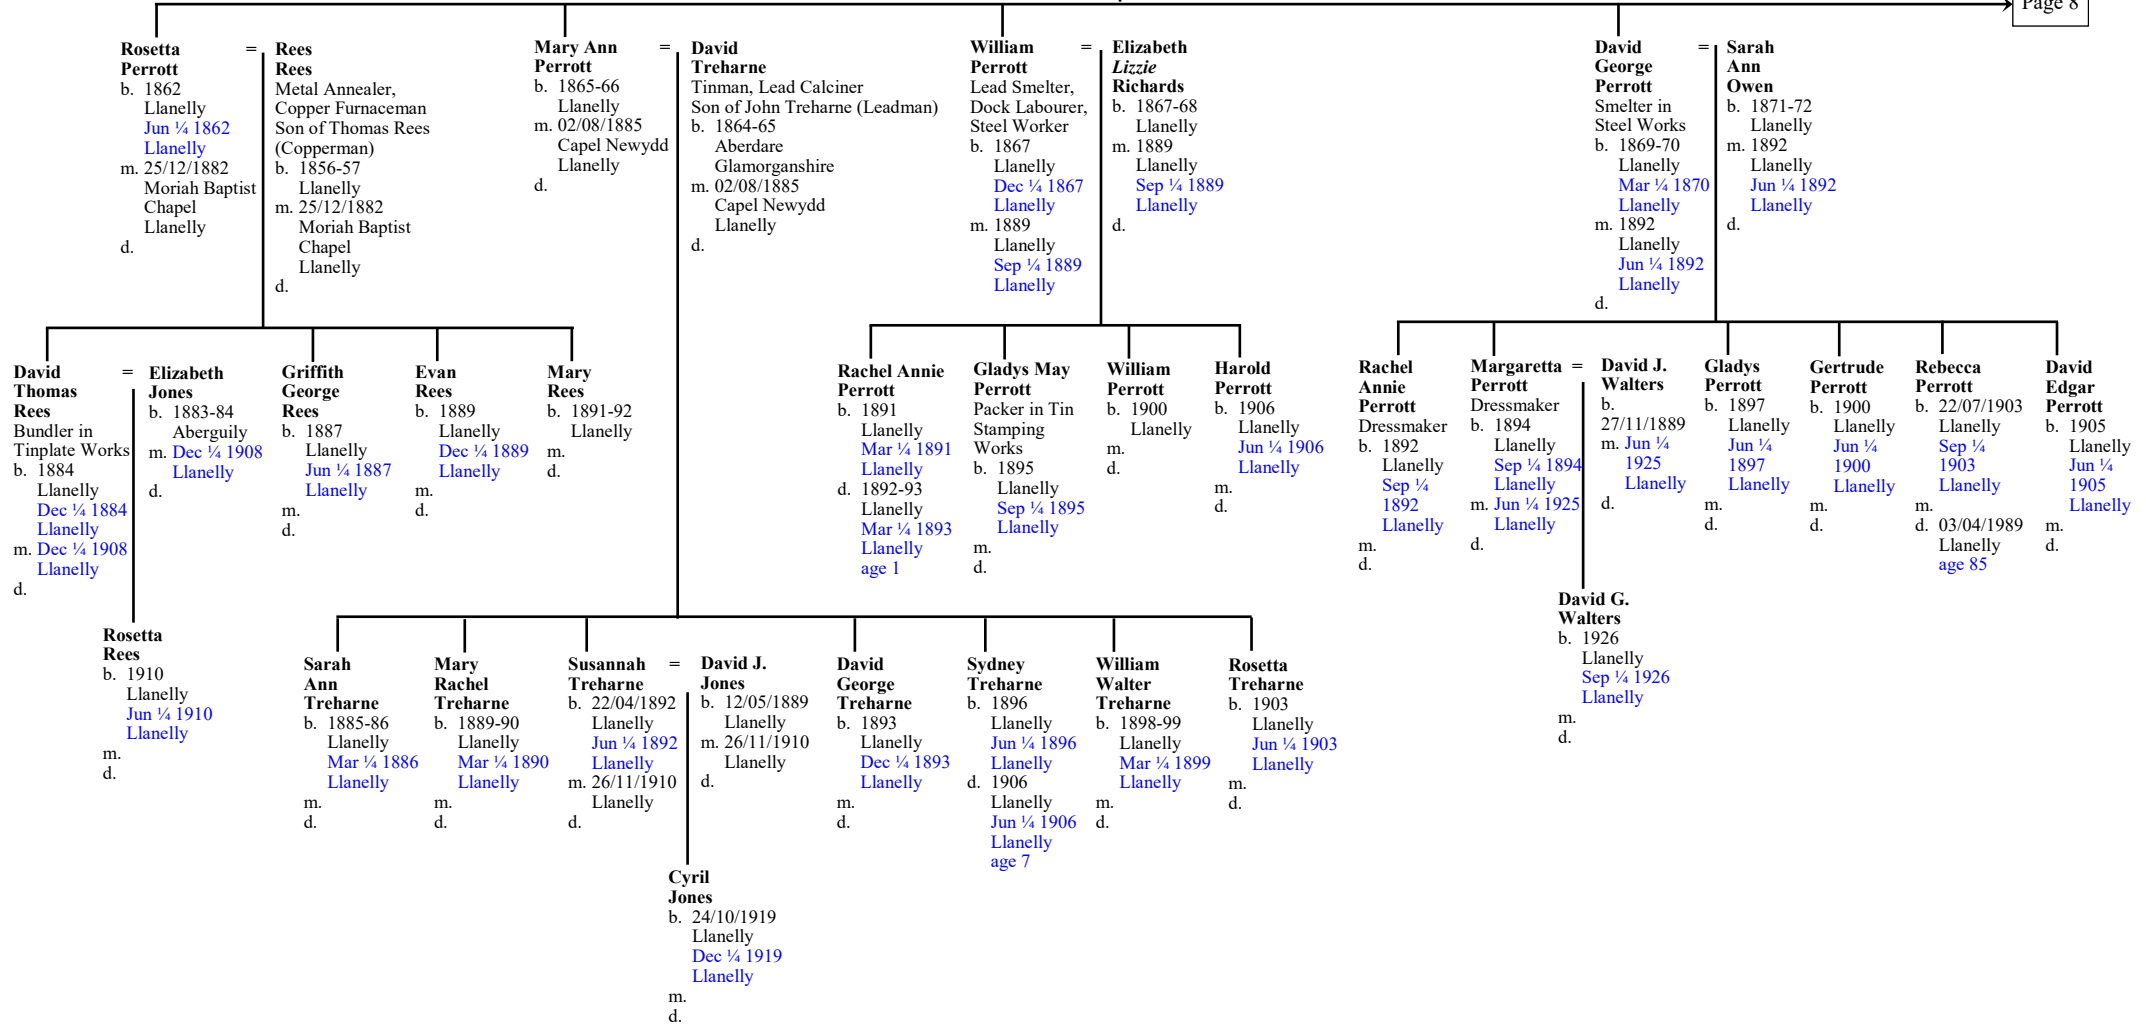

Page 2

Rachel Clement
b. 19/4/1844
Seaside
Llanelly
m. 02/03/1861
Siloah Chapel
Llanelly
d.

=

David Perrott
Railway Labourer, Lead
Works Labourer.
Son of David Perrott
b. 1841-1842
Llanelly
m. 02/03/1861
Siloah Chapel
Llanelly
d. 1895
Llanelly
Dec ¼ 1895
Llanelly, age 53

Page 8