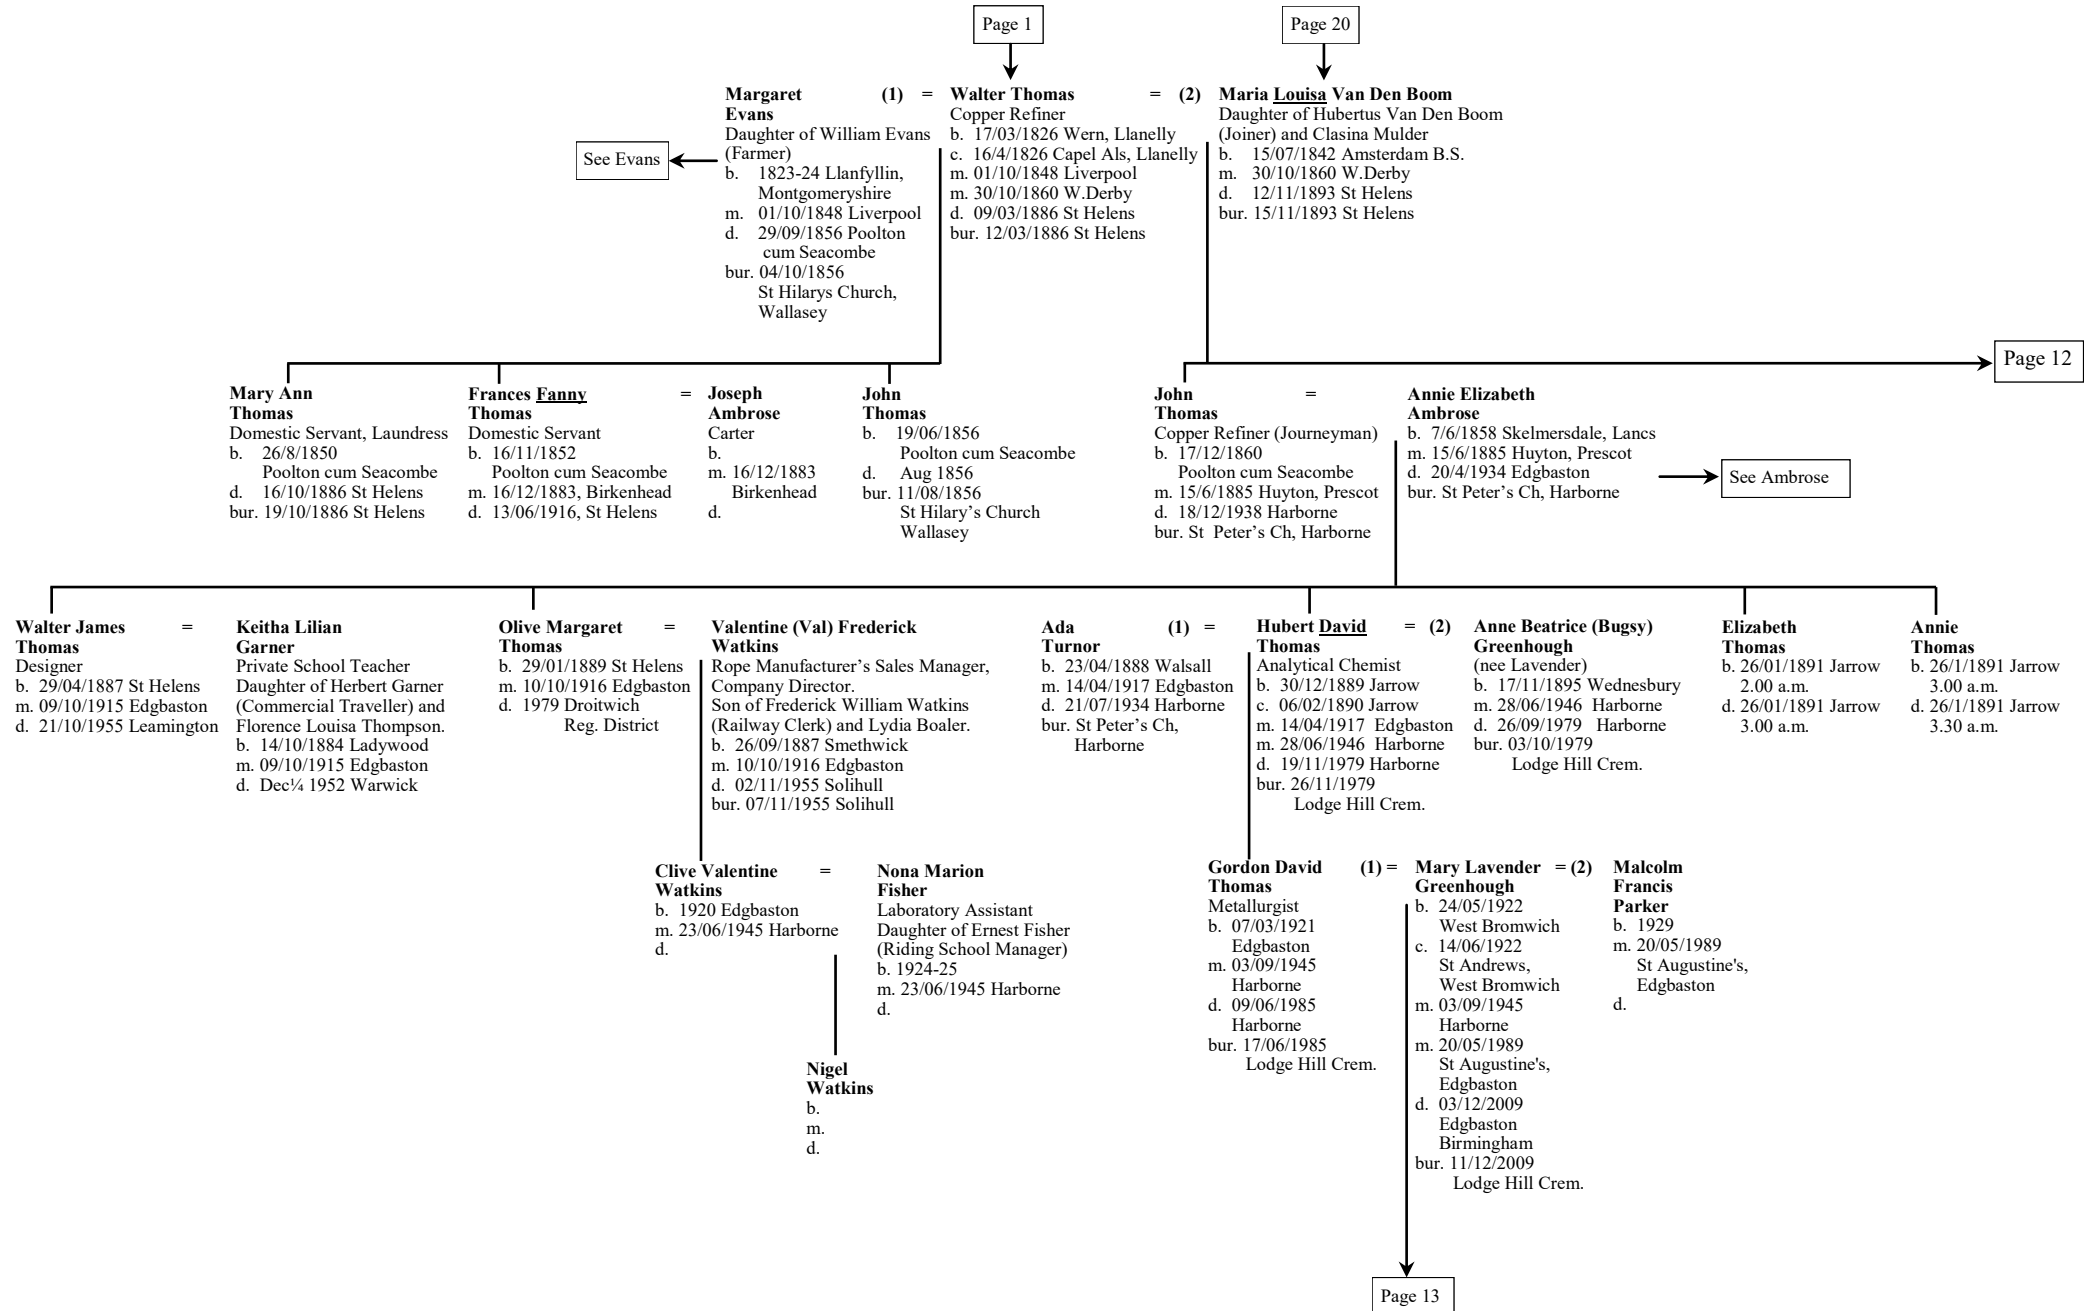

Page 1

Page 20

Margaret (1) = Walter = (2) Maria Louisa
Evans Thomas Van Den Boom
 Daughter of William
 Evans (Farmer)
 b. 1823-24
 Llanfyllin,
 Montgomeryshire
 m. 01/10/1848
 Liverpool
 d. 29/09/1856
 Poolton cum
 Seacombe
 bur. 04/10/1856
 St Hilarys Church,
 Wallasey
 Copper Refiner
 b. 17/03/1826
 Wern,
 Llanelly
 c. 16/4/1826
 Capel Als,
 Llanelly
 m. 01/10/1848
 Liverpool
 m. 30/10/1860
 W.Derby
 d. 09/03/1886
 St Helens
 bur. 12/03/1886
 St Helens
 Daughter of Hubertus
 Van Den Boom (Joiner)
 and Clasina Mulder
 b. 15/07/1842
 Amsterdam B.S.
 m. 30/10/1860
 W.Derby
 d. 12/11/1893
 St Helens
 bur. 15/11/1893
 St Helens