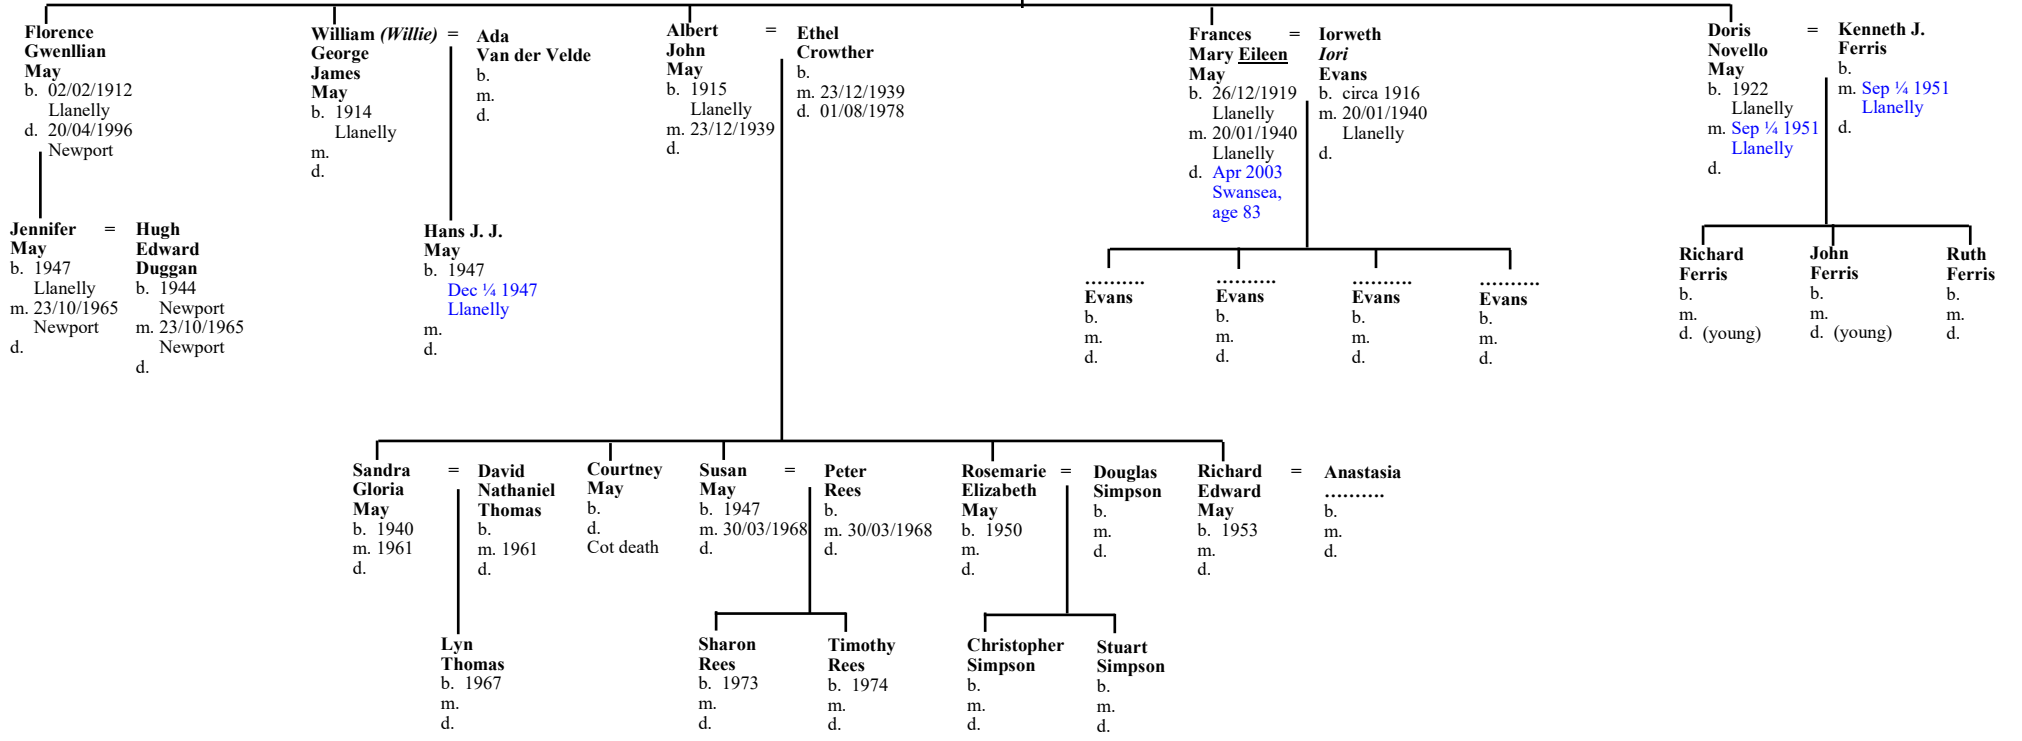

Page 3

Olivia Davies = **William Henry May**
b. 16/02/1892 Llanelly
m. 22/04/1911 Llanelly
d. 25/11/1957 Llanelly
Plasters Labourer, Worker in Tin Works
Son of George William May and Mary Jones
b. 10/02/1890 Llanelly
m. 22/04/1911 Llanelly
d. 28/02/1960 Llanelly