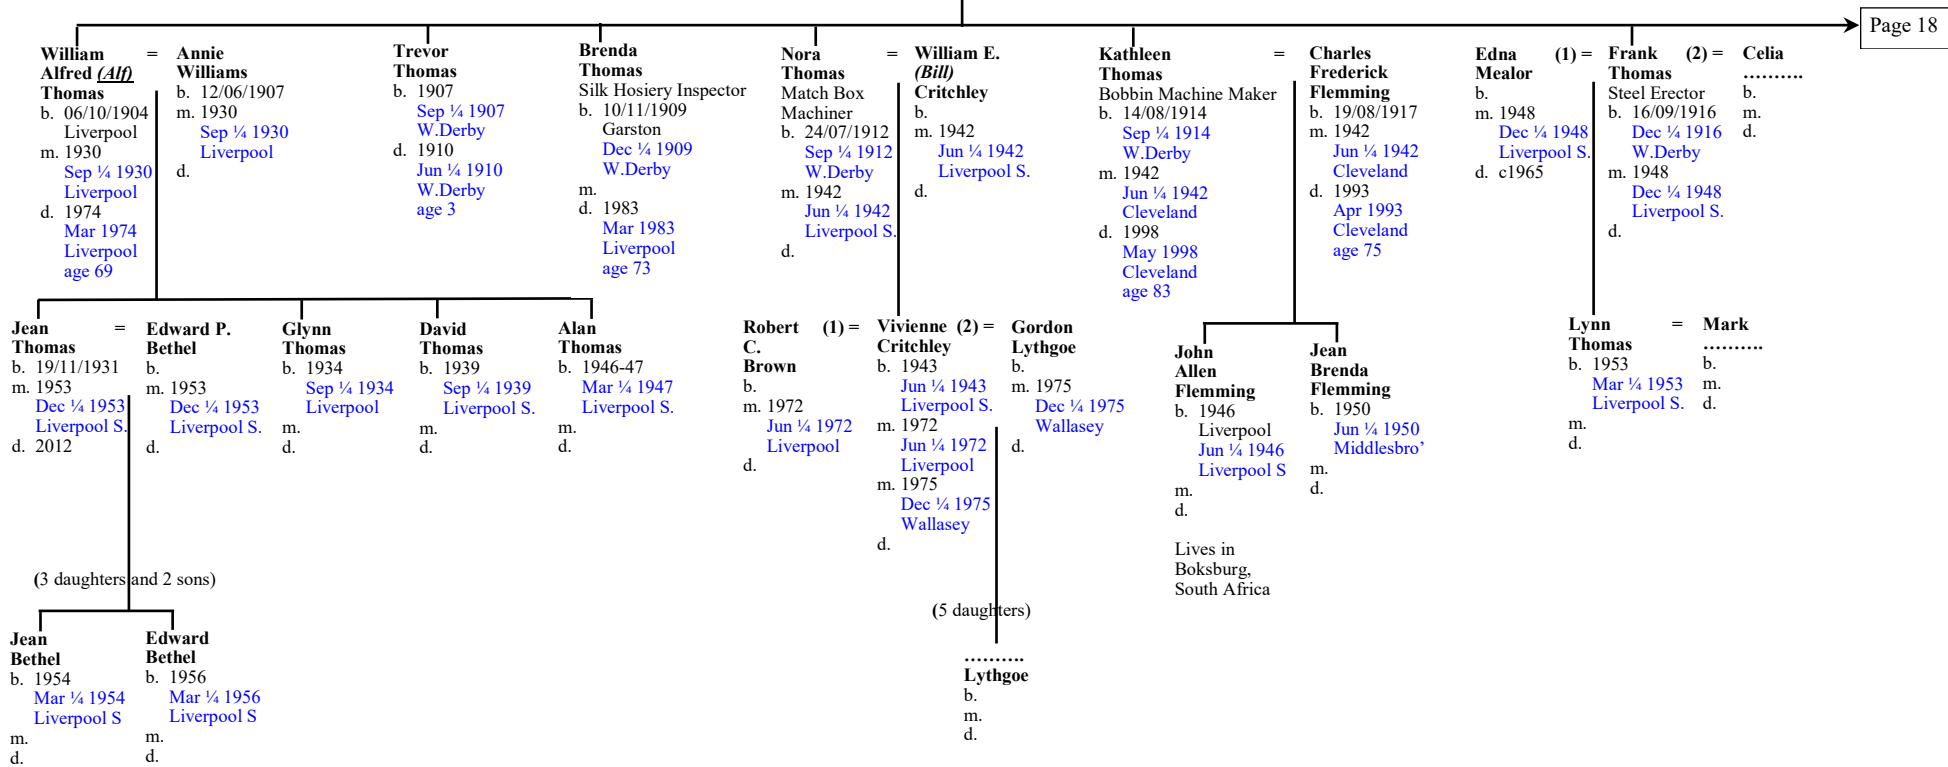

Daughter of John Langford (Dock Labourer)
 b. 15/03/1857 Garston
 m. 09/01/1878 W.Derby
 d.

↓

John William = **Emily Mary**
(Will or Willie) **Gallichan**
Thomas Daughter of Elias
 Plater's Labourer Gallichan (Mariner)
 b. 01/06/1882 b. 13/11/1880
 Garston Beaumaris,
 m. 30/05/1904 Anglesey,
 West Derby Dec ¼ 1880
 Liverpool Bangor
 d. Apr 1970 m. 30/05/1904
 Jun ¼ 1970 West Derby
 Liverpool Liverpool
 age 88 d. Aug 1965