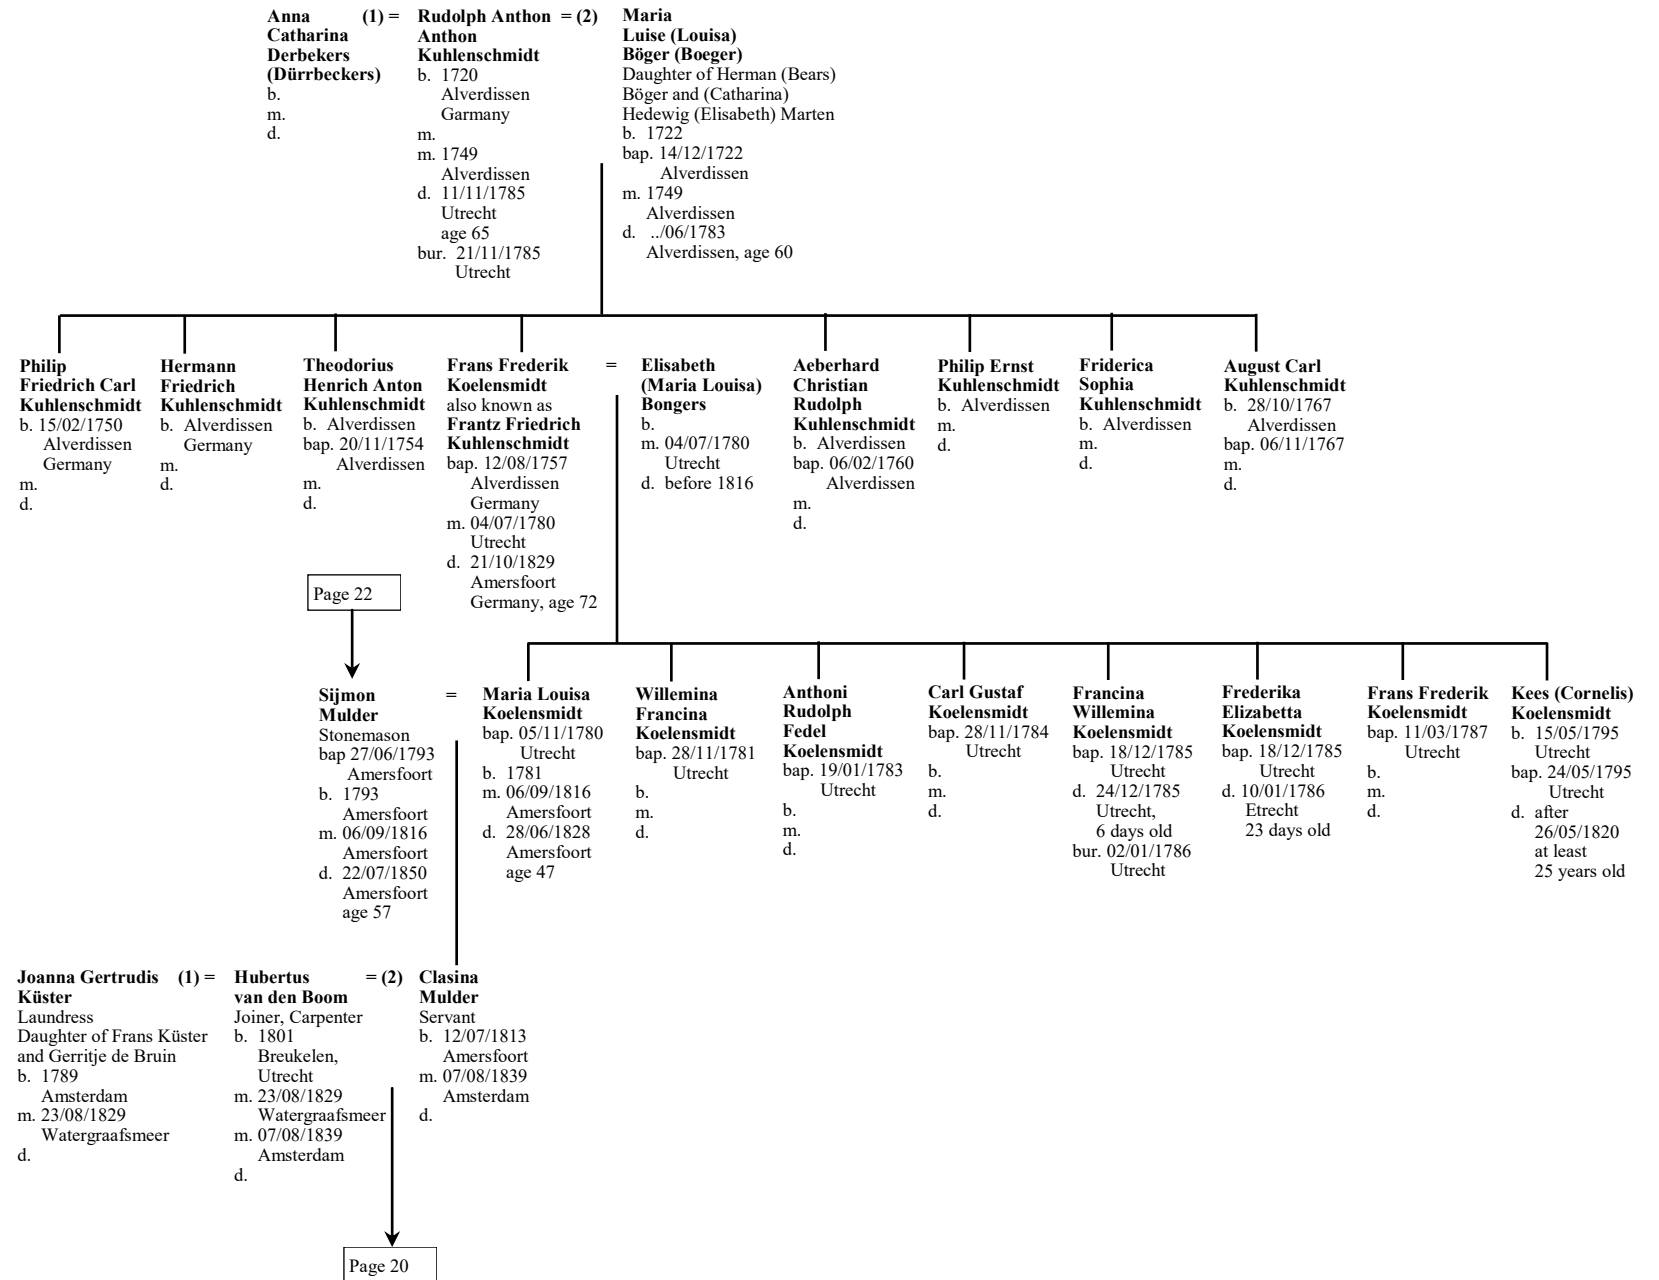

Koelensmidt Family

Page 22

Page 20