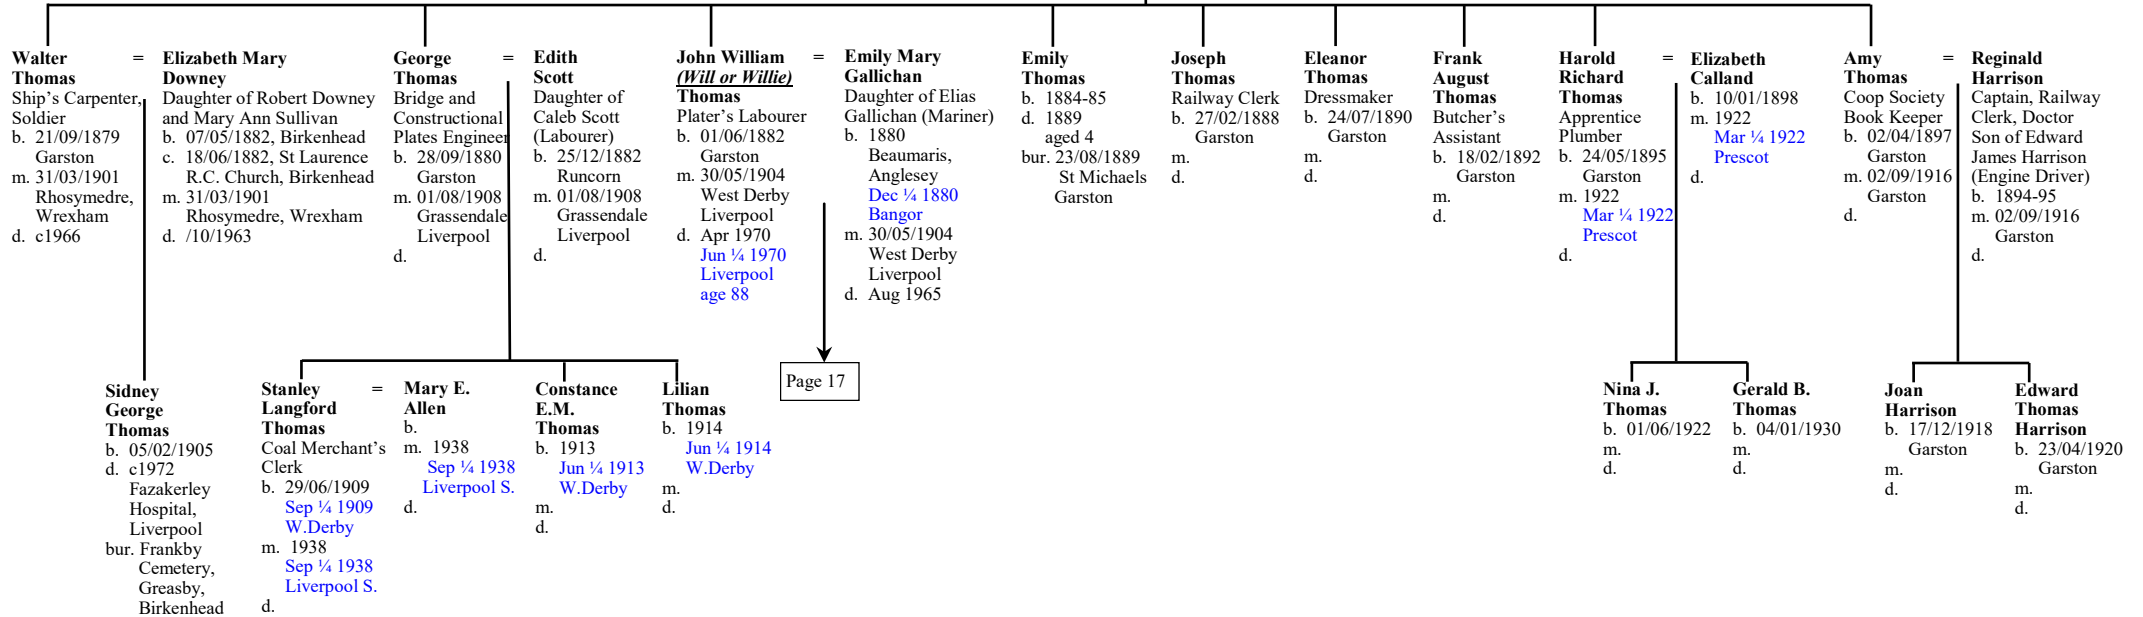

Daughter of John Langford (Dock Labourer)
 b. 15/03/1857 Garston
 m. 09/01/1878 W.Derby
 d.

↓

John William = **Emily Mary**
(Will or Willie) **Gallichan**
Thomas Daughter of Elias
 Plater's Labourer Gallichan (Mariner)
 b. 01/06/1882 b. 13/11/1880
 Garston Beaumaris,
 m. 30/05/1904 Anglesey,
 West Derby Dec ¼ 1880
 Liverpool Bangor
 d. Apr 1970 m. 30/05/1904
 Jun ¼ 1970 West Derby
 Liverpool Liverpool
 age 88 d. Aug 1965