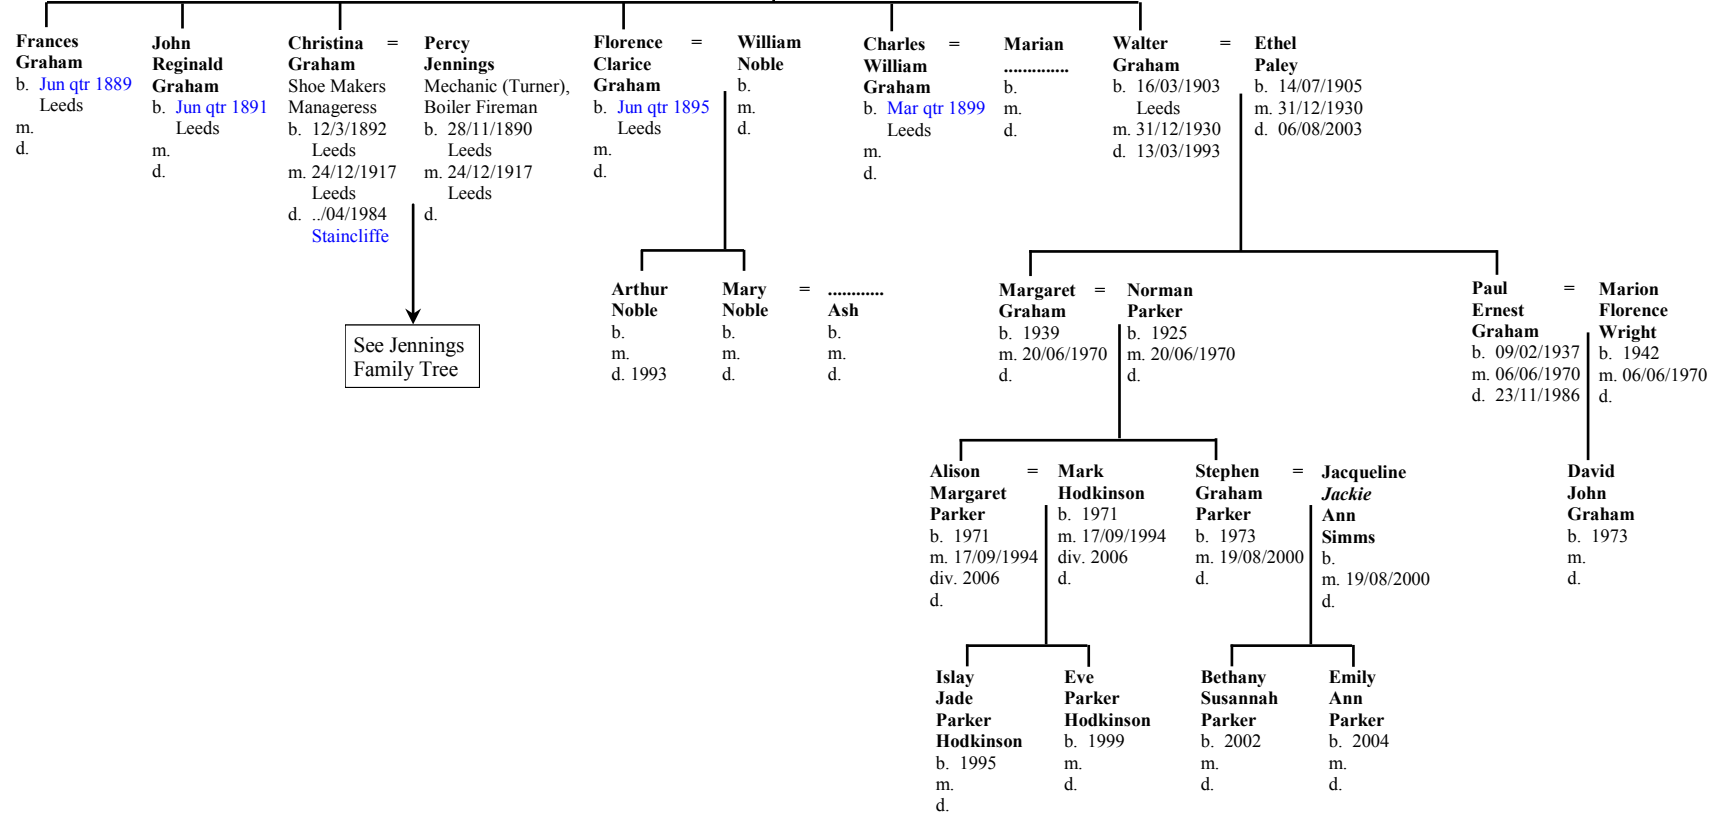

John Graham = **Margaret Gray**
 Tailor b. 1812-13 Greenock Renfrewshire Scotland
 m. 11/03/1834 Greenock Renfrewshire
 d.

Margaret Graham Muslin Bleacher b. 06/10/1833 Greenock, Renfrewshire c. 31/10/1834 Greenock Renfrewshire m. d.	John Graham Tailor c. 31/05/1835 Greenock Renfrewshire Scotland m. d.	Duncan Gray Graham Tobacconist b. 1836-37 Greenock Renfrewshire c. 02/04/1837 Greenock Renfrewshire m. 21/06/1860 Whitehaven d. 1869-1871	Frances Elizabeth Carr School Mistress b. 09/02/1840 Whitehaven c. 08/03/1840 Whitehaven m. 21/06/1860 Whitehaven m. Mar qtr 1874 Whitehaven d.	Robert Ferguson Joiner b. 1840-41 Aman, Scotland m. Mar qtr 1874 Whitehaven d. 1891-1901	Jean Graham b. 1839-40 Greenock Renfrewshire Scotland m. d.	Catherine Graham Darner b. 1841-42 Greenock Renfrewshire Scotland m. d.	Jean Graham b. 1846-47 Glasgow Lanarkshire Scotland m. d.	James Graham b. 1847-48 Glasgow Lanarkshire Scotland m. d.	Janet Graham b. 12/01/1851 Glasgow Lanarkshire Scotland m. d.	Henry Coller Graham b. 20/04/1855 Glasgow Lanarkshire Scotland m. d.
--	---	--	--	---	--	---	--	---	--	---

See Holmes Family Tree

Page 2

Page 3

Page 4

The Graham Family Tree

Page 1

Margaret Frances Graham = **James Macauley**
 Mill Hand (Artizan) Fitter
 b. 1861 b. 1862-63
 Belfast
 Whitehaven, Cumberland m. **Mar qtr 1888**
Whitehaven **Whitehaven**
 m. **Mar qtr 1888**
Whitehaven
 d.

See Holmes Family Tree

See Jennings Family Tree

The Graham Family Tree

Page 1

Elizabeth = William
 Duncan = Henry
 Graham = Brown
 b. 1869-70 Union Clerk,
 Whitehaven, Poor Law Clerk
 Cumberland b. 1866-67
 m. Jun qtr 1890 Woolwich,
 Whitehaven Surrey
 d. m. Jun qtr 1890
 Whitehaven
 d.